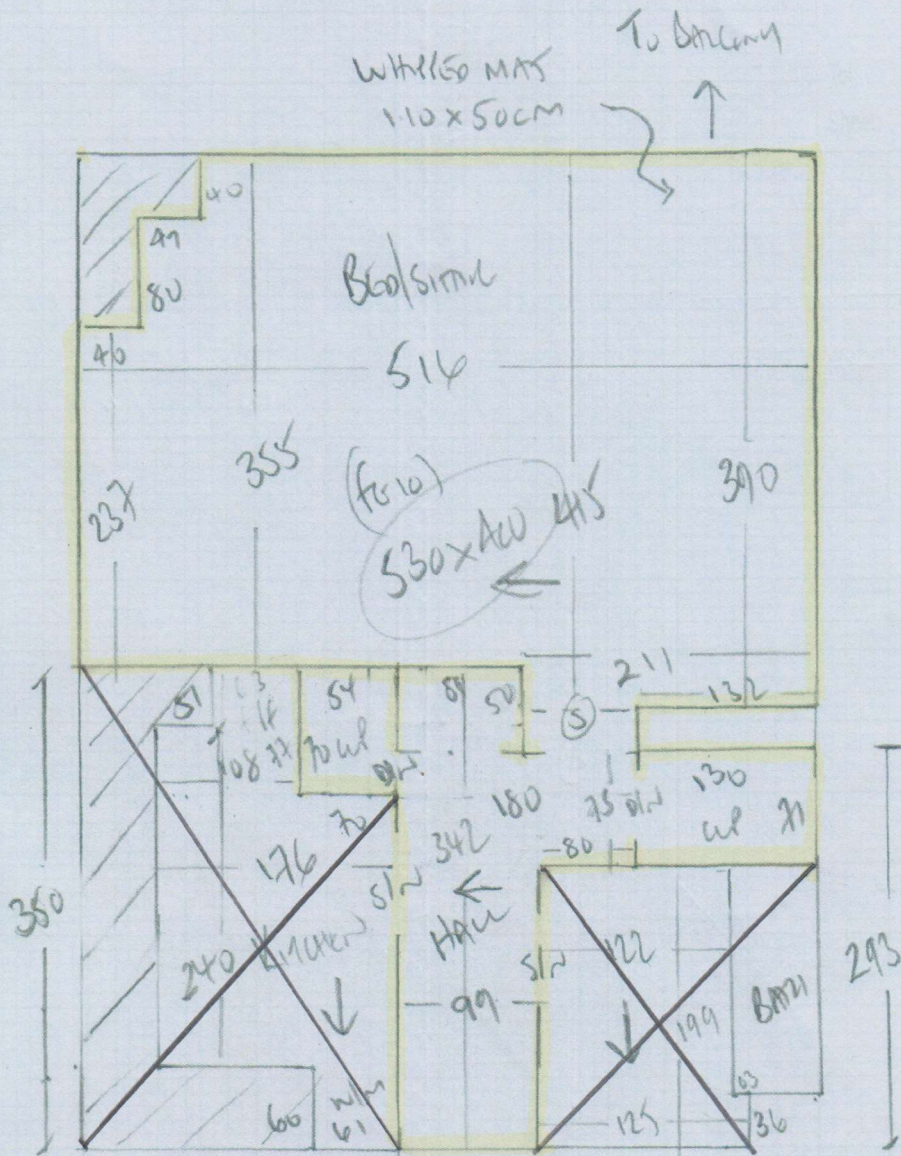

\* Cut Mat 110 x 50cm  
 & send to Kasia's for  
 Whipping ASAP

P27639  
 Book  
 An Smimwood Case  
 Swing b/c

1 of 2

Durham Loft  
Colour MAT 7

Plan 250 x 400  
 650/ Sitting 530 x 400  
780 x 400

3120m<sup>2</sup>

~~Vinyls  
 Kitchen 370 x 200m~~

~~740m<sup>2</sup>~~

~~BRITNCOM 210 x 200m~~

~~420m<sup>2</sup>~~

P27639  
 Boon  
 49 SWIMWOOD LANE  
 SWING BSL

2 of 2

Kitchen & bathroom to remain as existing