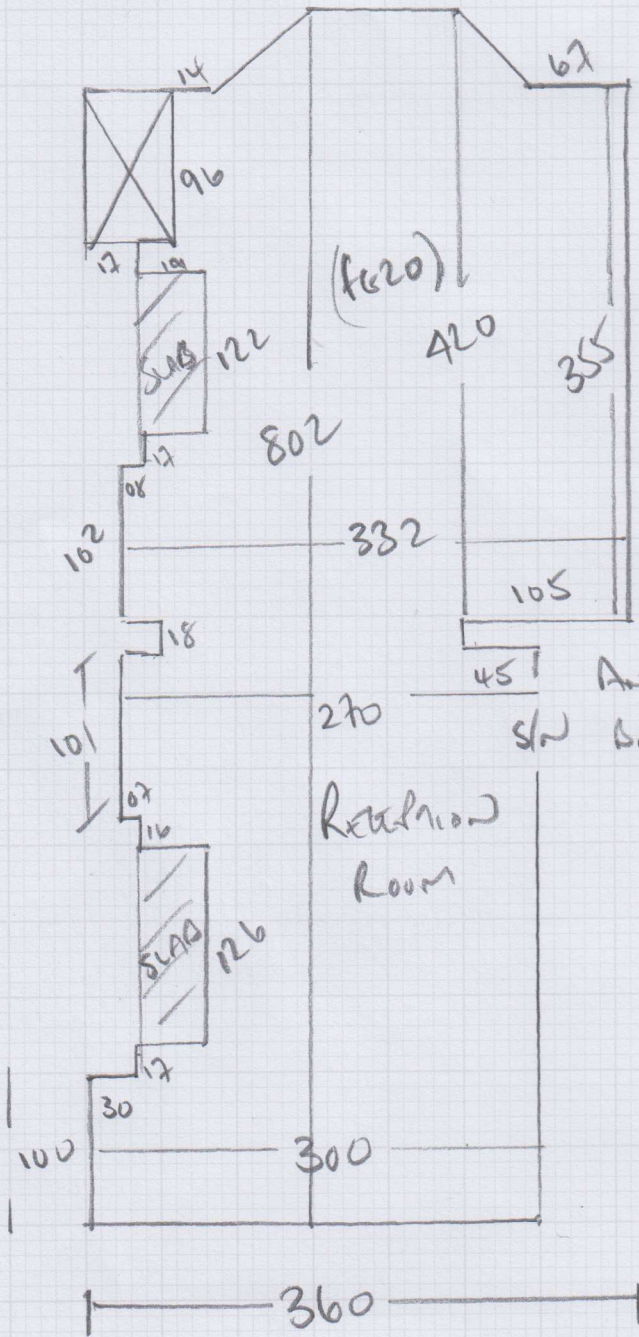

Job No: P276A1
 Name: BARTIE
 Address: 131 FAWCROTT ROAD
 SWIS 2EG
 Tel:
 Sheet: 1 of 1

Through
RECEPTION ROOM

MENSEN
COLOUR 155

820 x 400

3280m²

Turn x Slab fold
 Around Rear HEARTH AS 15mm then at one end
 AND OTHER END IS flush WITH THE floor lines