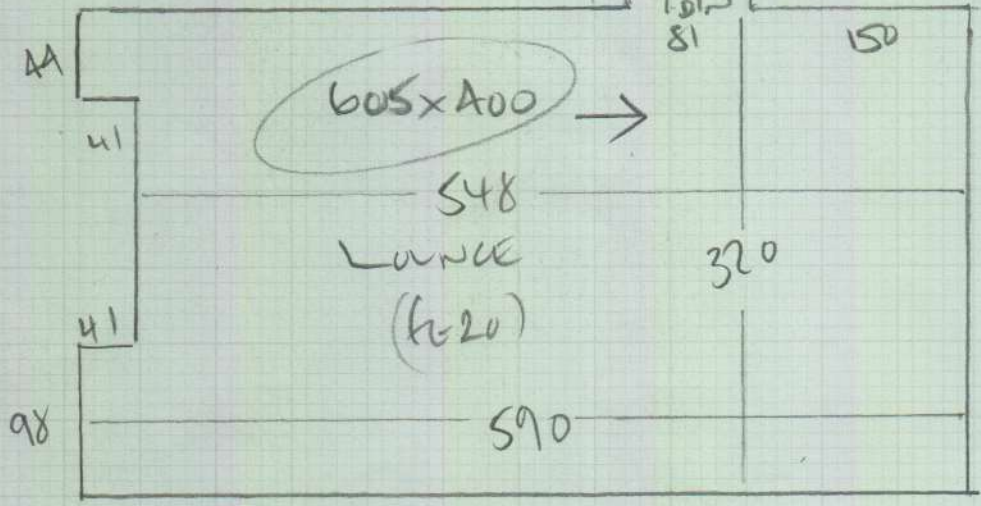

9860m²

*Must have on completion

+ ADDITIONAL PIECE

160 x 400

To Replace lobby when it gets dirty.

* Roll short ways & wrap in plastic & leave on site for future use

②

Job No: P27642
Name: MANNERS
Address: FAS 8
UNIVERSITY MANSIONS
Tel: SWIS 1EP
She: 2 of 4

*
 W5 52 x 115
 W4 52 x 115
 W3 52 x 115
 W2 52 x 110
 W1 52 x 110

mrcarpet
 Job No: P27642
 Name: MANNERS
 Address: FAT 8
 UNIVERSITY MAISON
 Lower Richmond Road
 SW15 1EP
 Sheet: **3 of 4**

51
 ↓
 40x101

Job No: P27642
 Name: MANNERS
 Address: Flat 8
 University Mansions
 Lower Richmond Road
 Sheet: SW5 1EP

4 of 4