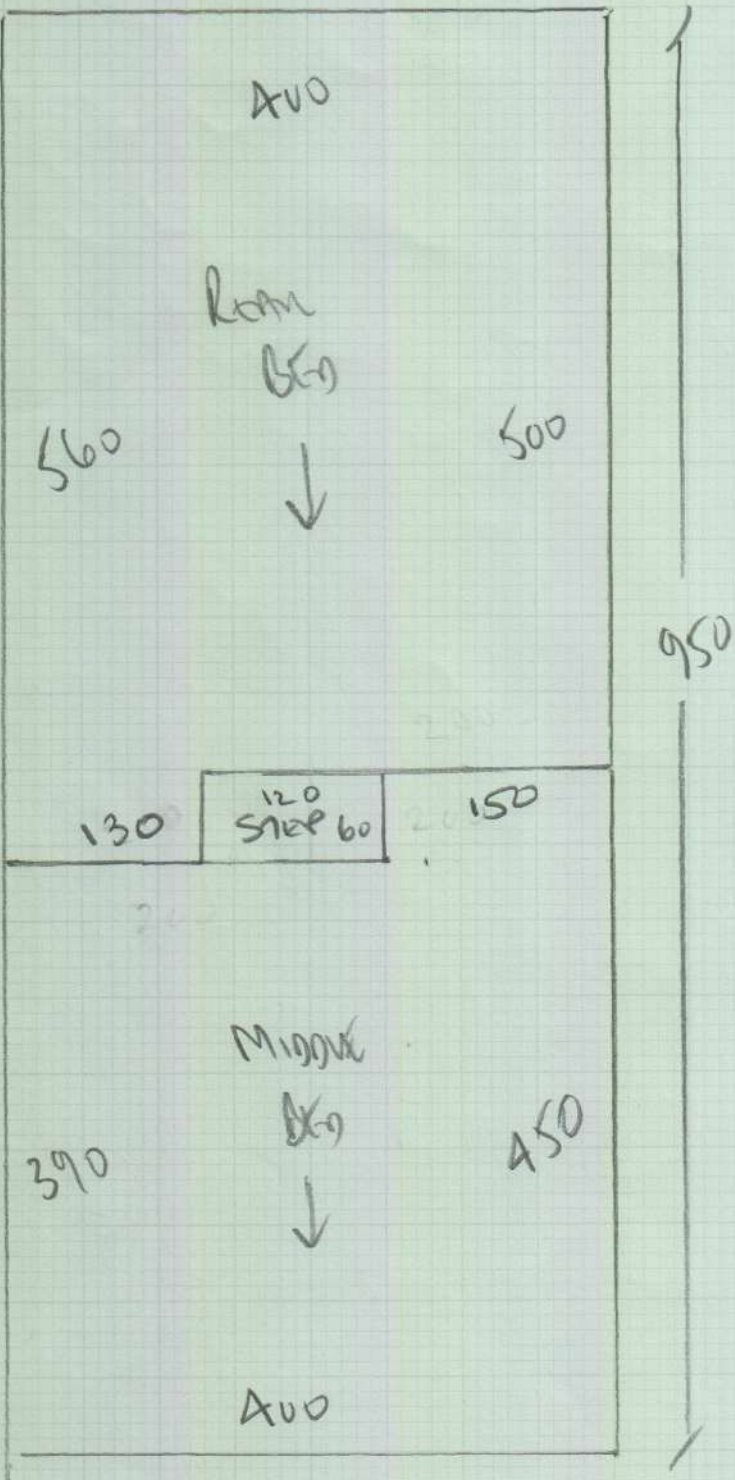

*Keys From Lutney Shop.

mrcarpet
 Job No: P27642
 Name: MANNERS
 Address: Rm 8
 UNIVERSITY MANSIONS
 Tel: ~~505129~~
 Sheet: 1 of 4

STAINFREE TWIST
Col. STA 004.

PLAN 1 910 x 400
 PLAN 2 950 x 400
 LUNGE 605 x 400
2465 x 400

9860m²

*Must have on completion

+ ADDITIONAL PIECE

160 x 400

To Replace lobby when it gets dirty.

* Roll short ways & wrap in plastic & leave on site for future use

②

Job No: P27642
Name: MANNERS
Address: FAS 8
UNIVERSITY MANSIONS
Tel: SWIS 1EP
She: 2 of 4

*
 W5 52 x 115
 W4 52 x 115
 W3 52 x 115
 W2 52 x 110
 W1 52 x 110

mrcarpet
 Job No: P27642
 Name: MANNERS
 Address: FAT 8
 UNIVERSITY MAISON
 Lower Richmond Road
 SW15 1EP
 Sheet: **3 of 4**

51
 ↓
 40x101

Job No: P27642
 Name: MANNERS
 Address: Flat 8
 University Mansions
 Lower Richmond Road
 Sheet: SW5 1EP

4 of 4