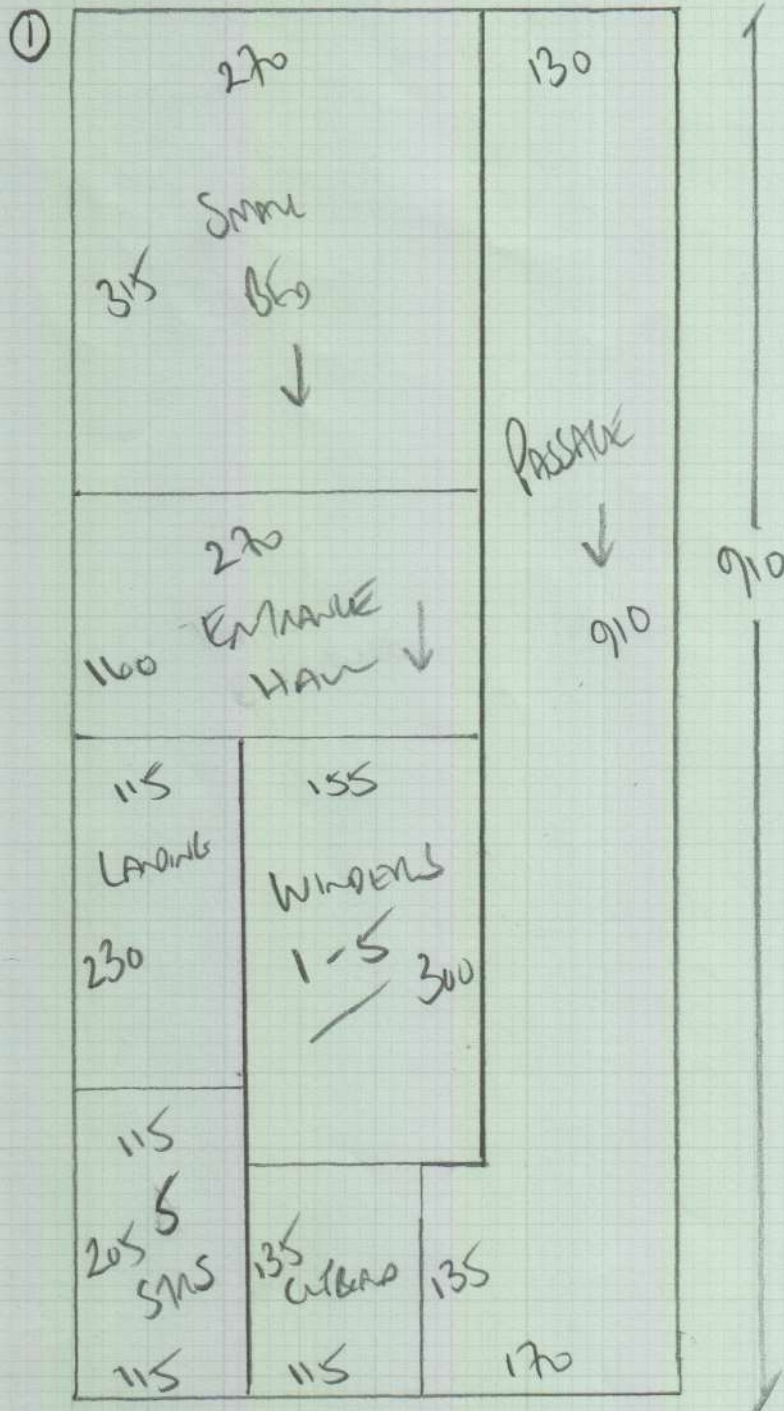

*Keys From Lutney Shop.

mrcarpet
 Job No: P27642
 Name: MANNERS
 Address: Rm 8
 UNIVERSITY MANSIONS
 Tel: ~~505129~~
 Sheet: 1 of 4

STAINFREE TWIST
Col. STA 004.

PLAN 1 910 x 400
 PLAN 2 950 x 400
 LUNGE 605 x 400
2465 x 400

9860m²

*Must have on completion

+ ADDITIONAL PIECE

160 x 400

To Replace lobby when it gets dirty.

* Roll short ways & wrap in plastic & leave on site for future use

②

Job No: P27642
Name: MANNERS
Address: FAS 8
UNIVERSITY MANSIONS
Tel: SWIS 1EP
She: 2 of 4

*
 W5 52 x 115
 W4 52 x 115
 W3 52 x 115
 W2 52 x 110
 W1 52 x 110

mrcarpet
 Job No: P27642
 Name: MANNERS
 Address: FAT 8
 UNIVERSITY MAISON
 Lower Richmond Road
 SW15 1EP
 Sheet: **3 of 4**

51
 ↓
 40x101

Job No: P27642
 Name: MANNERS
 Address: Flat 8
 University Mansions
 Lower Richmond Road
 Sheet: SW5 1EP

4 of 4