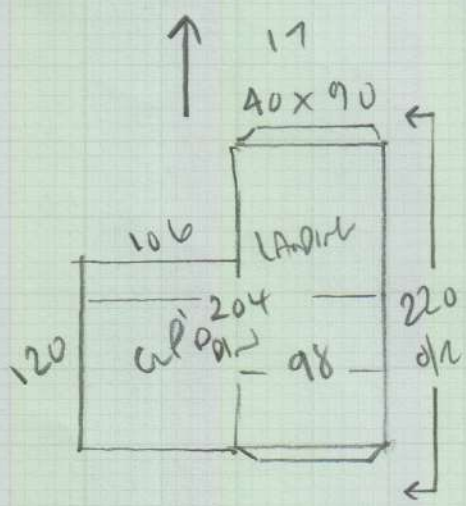

9860m²

*Must have on completion

+ ADDITIONAL PIECE

160 x 400

To Replace lobby when it gets dirty.

* Roll short ways & wrap in plastic & leave on site for future use

②

Job No: P27642
Name: MANNERS
Address: FAS 8
UNIVERSITY MANSIONS
Tel: SWIS 1EP
She: 2 of 4

*
 W5 52 x 115
 W4 52 x 115
 W3 52 x 115
 W2 52 x 110
 W1 52 x 110

mrcarpet
 Job No: P27642
 Name: MANNERS
 Address: FAT 8
 UNIVERSITY MAISON
 Lower Richmond Road
 SW15 1EP
 Sheet: **3 of 4**

51
 ↓
 40x101

Job No: P27642
 Name: MANNERS
 Address: Flat 8
 University Mansions
 Lower Richmond Road
 Sheet: SW5 1EP

4 of 4