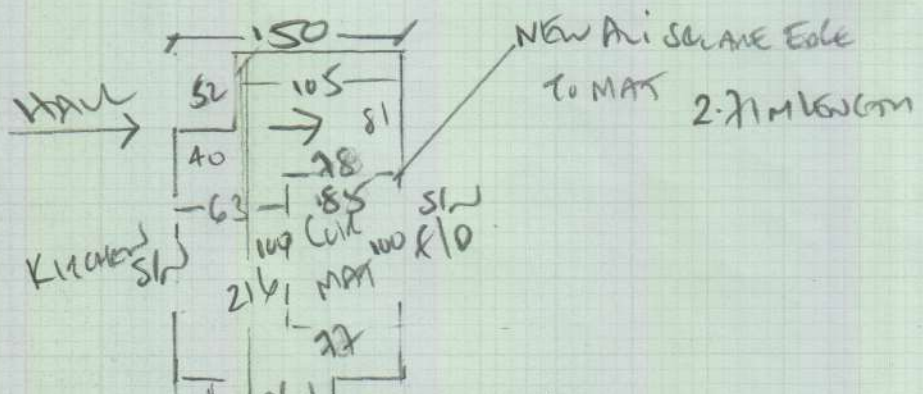

9860m²

*Must have on completion

+ ADDITIONAL PIECE

160 x 400

To Replace lobby when it gets dirty.

* Roll short ways & wrap in plastic & leave on site for future use

②

Job No: P27642
Name: MANNERS
Address: FAS 8
UNIVERSITY MANSIONS
Tel: SWIS 1EP
She: 2 of 4

*
 W5 52 x 115
 W4 52 x 115
 W3 52 x 115
 W2 52 x 110
 W1 52 x 110

mrcarpet
 Job No: P27642
 Name: MANNERS
 Address: FAT 8
 UNIVERSITY MAISON
 Lower Richmond Road
 SW15 1EP
 Sheet: **3 of 4**

51
 ↓
 40x101

Job No: P27642
 Name: MANNERS
 Address: Flat 8
 University Mansions
 Lower Richmond Road
 Sheet: SW5 1EP

4 of 4