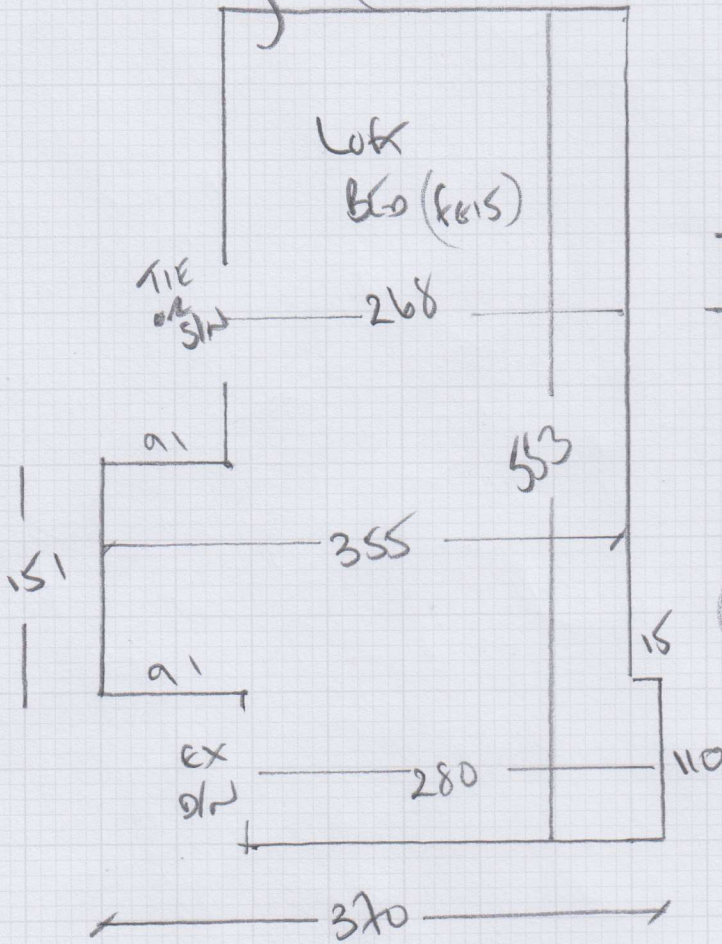

Job No: P 27645
Name: Buma
Address: 152 FAWELANIKAD
SWIS 2EQ

Tel:
Sheet: 1 of 1

NEW SLICE
2000 x 3000 AREA
(6 STICKS)

WEST VILLAGE
COVE MOUNTAIN (III)

570 x 400

22.80m²