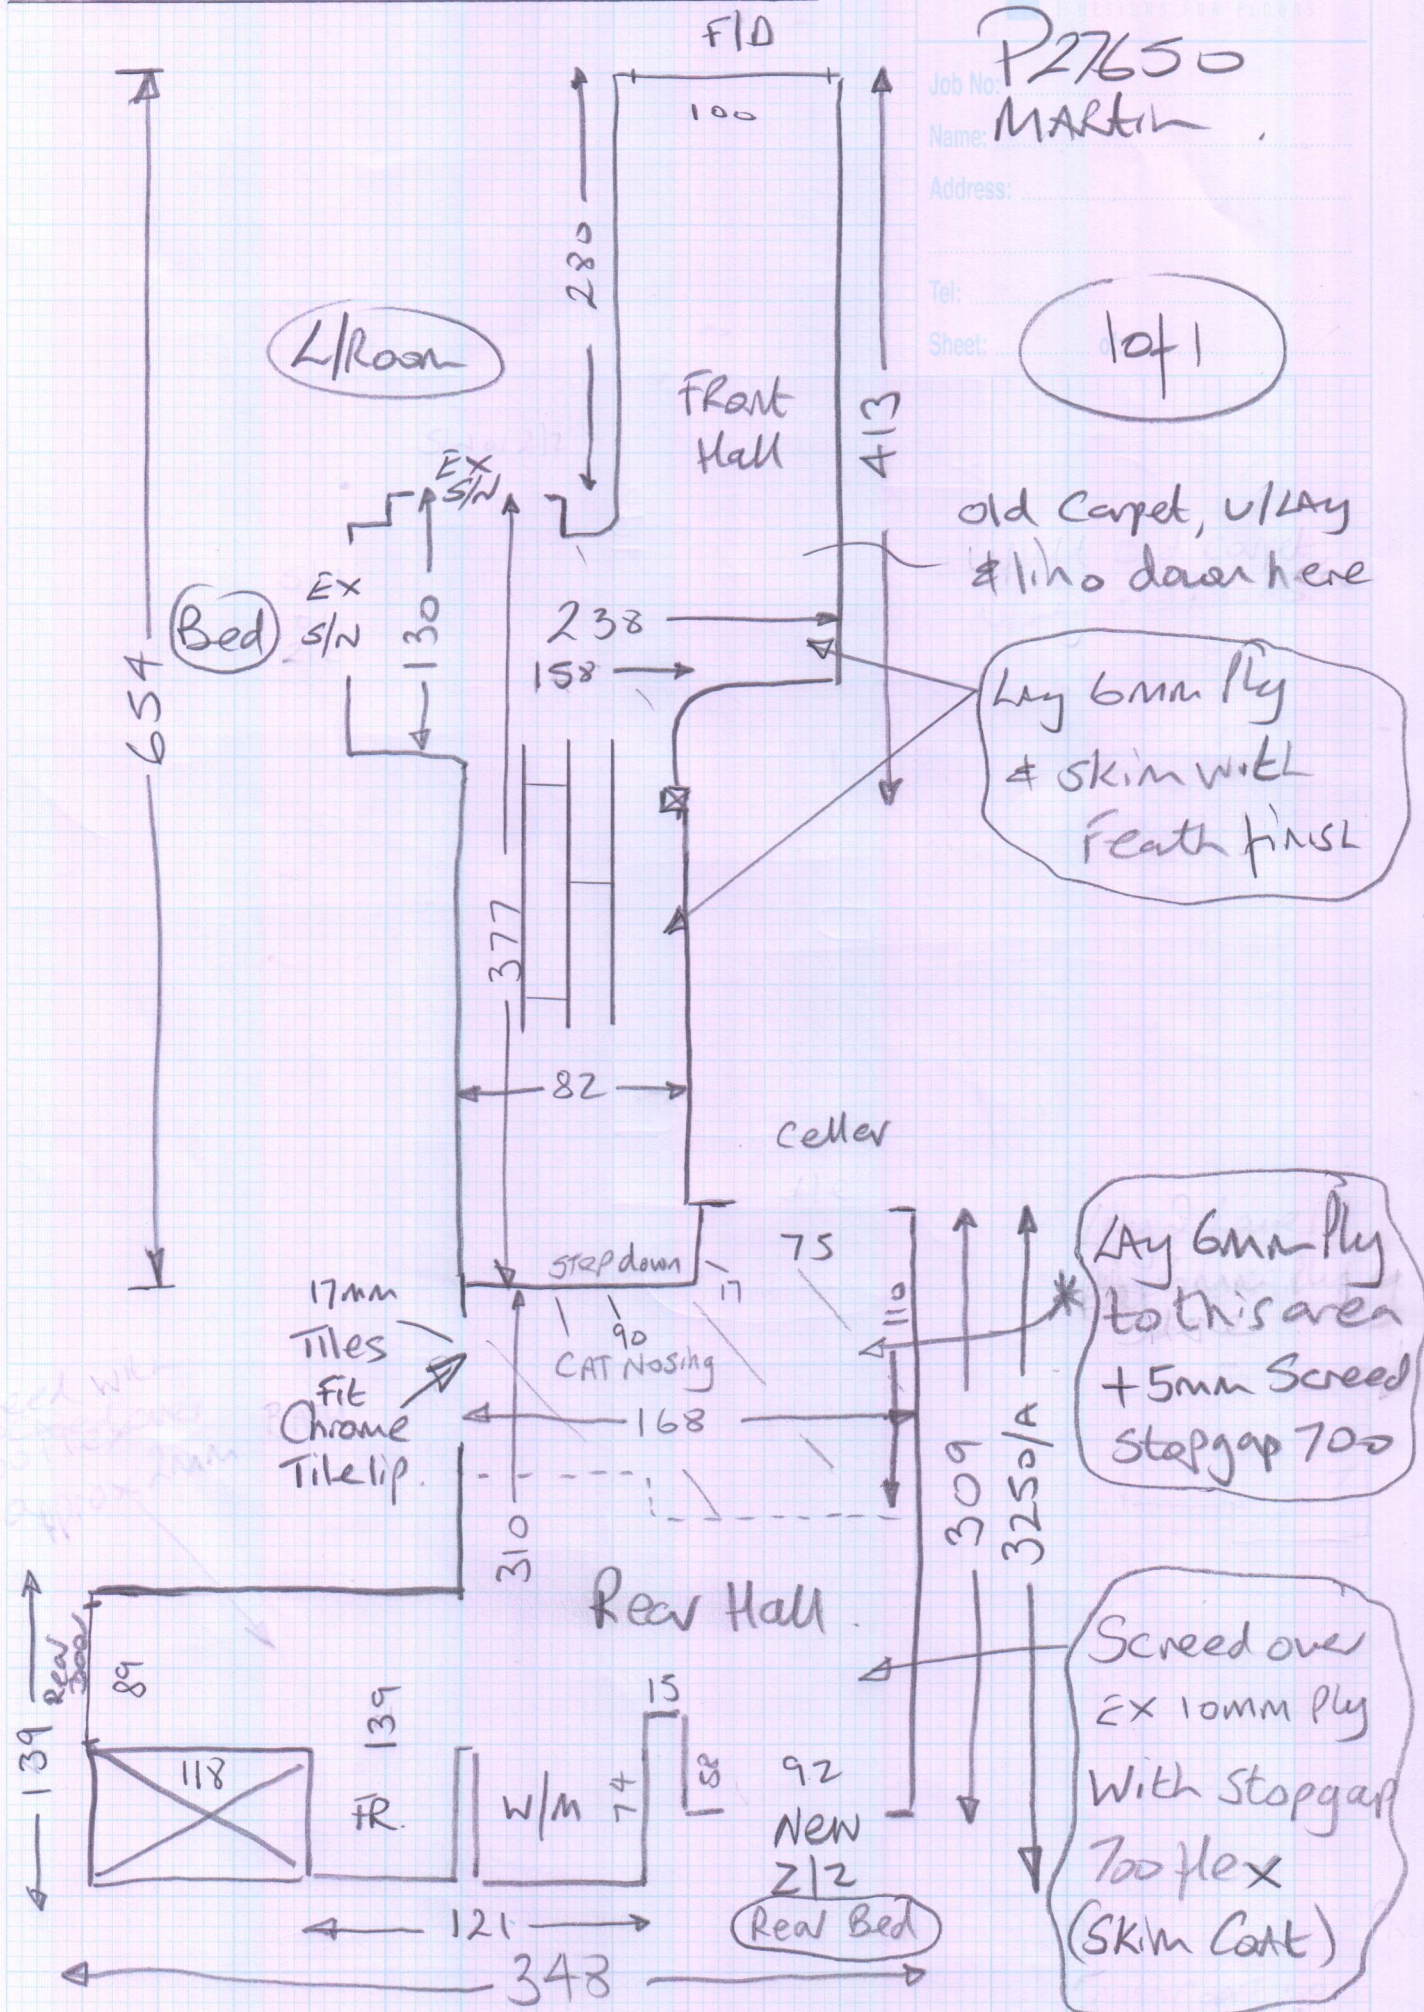

# Moduleo Select - 24228 Classic oak

mrcarpet

Job No: P27650  
 Name: MARTIN  
 Address:  
 Tel:  
 Sheet: 1 of 1

Screen with  
 700 flex  
 2mm