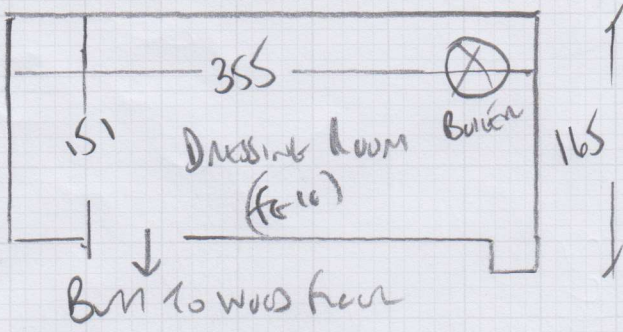

mrcarpet
SOLUTIONS FOR LIFE

Job No: P27656

Name: LUKY

Address: 8b Pilsen Boulevard

Tel: _____

Sheet: (1 of 2)

Wool Security
Tripple SE104

Cut Plan ① 465 x 400m
 Broom 240 x 400m
 Dressing 165 x 400m
870 x 400m

3480m²

OK

Bedroom 465 x 320

Broom 240 x 400

Dressing 165 x 400

Waste 80 x 400

465 x 400

3480m²

Job No: P27656
 Name: LUCY
 Address: 86 PETERBURY ROAD
 PETERBOROUGH ROAD
 Tel: SW6 BKT
 Sheet: 2 of 2

Spotlights fitted into floor
 REMOVE RELACE BY 3x AVENUE KEY
 FIXINGS.

4x
 BARRIERS (METAL) NEED TO BE REMOVED
 TO FACILITATE INSTALLATION (AVENUE KEYS)

BMT TO WOOD HERE
 3000 LENGTH RESITE CARPET
 2 STICK NEW

Beam here
 Slime Spans
 Slime Spans Supports

Cut Around Dressing Table Unit (Heavy) New Guidance