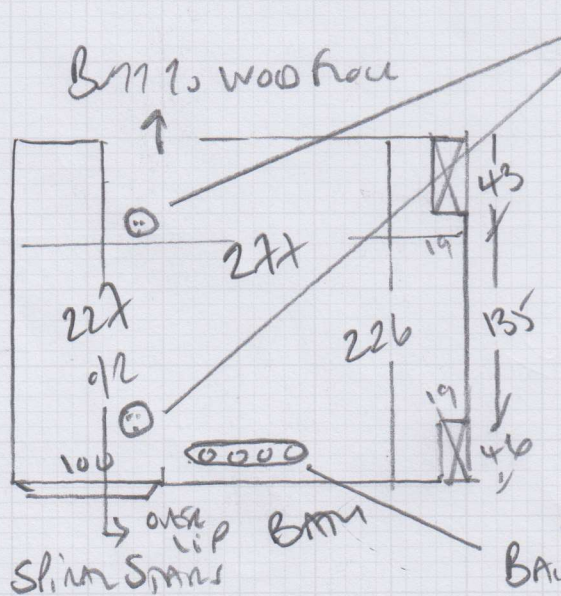

3480m²

OK

Bedroom 465 x 320

Broom 240 x 400

Dressing 165 x 400

Waste 80 x 400

465 x 400

3480m²

Job No: P27656
 Name: LUCY
 Address: 86 PETERBURY ROAD
 PETERBOROUGH ROAD
 Tel: SW6 BKT
 Sheet: 2 of 2

Spotlights fitted into floor
 REMOVE RELACE BY 3x AVENUE KEY
 FIXINGS.

4x
 BARRIERS (METAL) NEED TO BE REMOVED
 TO FACILITATE INSTALLATION (AVENUE KEYS)

BMT TO WOOD HERE
 3000 LENGTH RESITE CARPET
 2 STICK NEW

Beam here
 Slime Spans
 Slime Spans Supports

Cut Around Dressing Table Unit (Heavy) New Guidance