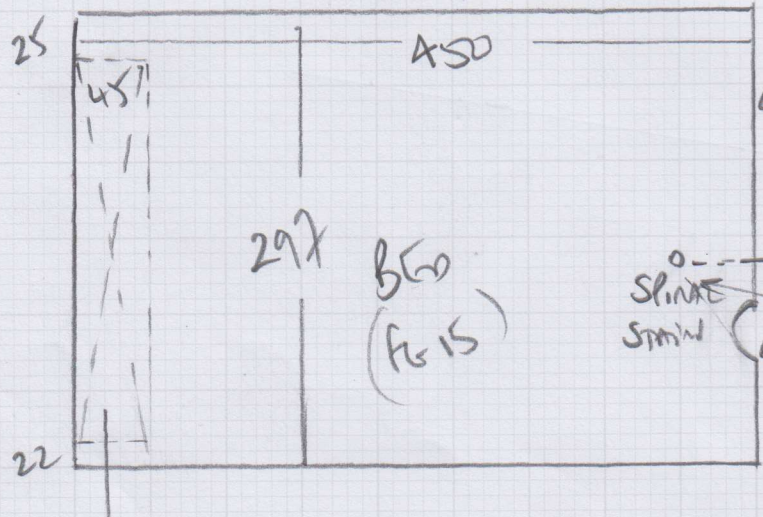

mrcarpet
SOLUTIONS FOR LIFE

Job No: P27656

Name: LUKY

Address: 8b Pilsen Boulevard

Tel: _____

Sheet: (1 of 2)

Wool Security
Tripple SE104

Cut Plan ① 465 x 400m
 Broom 240 x 400m
 Dressing 165 x 400m
870 x 400m

3480m²

OK

Bedroom 465 x 320

Broom 240 x 400

Dressing 165 x 400

Waste 80 x 400

465 x 400

3480m²

Job No: P27656
 Name: LUCY
 Address: 86 PETERBURY ROAD
 PETERBOROUGH ROAD
 Tel: SW6 BKT
 Sheet: 2 of 2

Spotlights fitted into floor
 REMOVE RELACE BY 3x AVENUE KEY
 FIXINGS.

4x
 BARRIERS (METAL) NEED TO BE REMOVED
 TO FACILITATE INSTALLATION (AVENUE KEYS)

BMT TO WOOD HERE
 3000 LENGTH RESITE CARPET
 2 STICK NEW

Beam here
 Slime Spans
 Slime Spans Supports

Cut Around Dressing Table Unit (Heavy) New Guidance