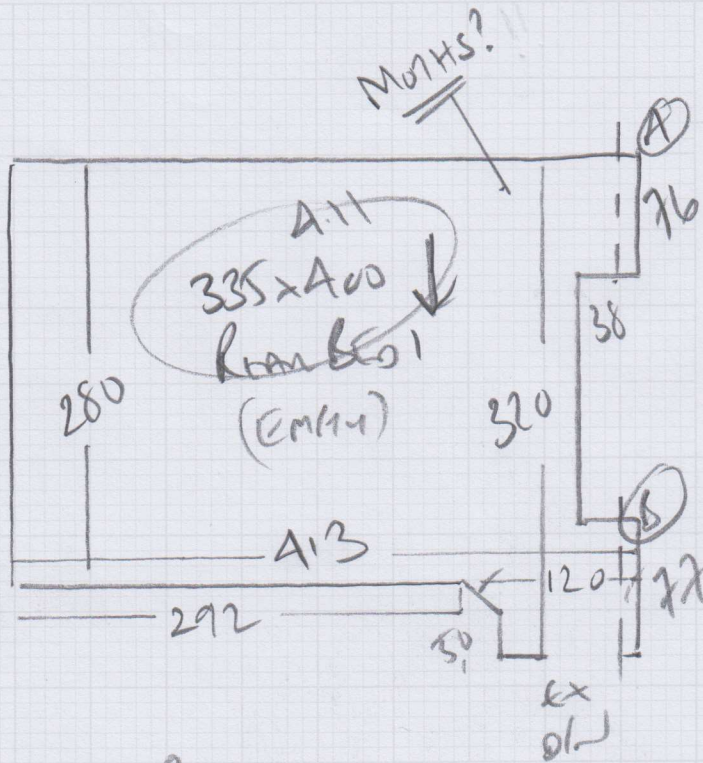

Job No: P27658
 Name: CLARK
 Address: 6 TENHAM AVENUE
 SW2 AXR
 Tel:
 Sheet: 1 of 1

WIDE from BED 2
 to fill out REAR BED
 in REAR BED

LANDING RUNS THIS WAY

Colorado (Plan)
Colour 2202

REAR BED	335 x 400
BED 2	360 x 400
	<u>695 x 400</u>

27.80m²