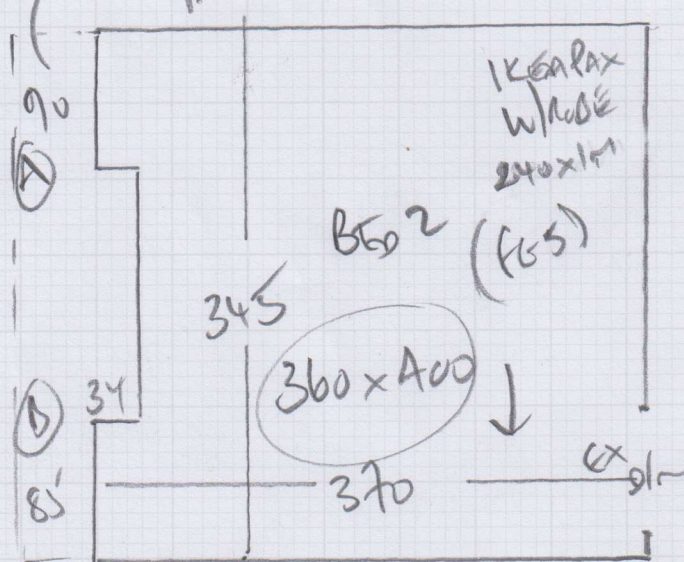

Job No: P27658
 Name: CLARK
 Address: 6 TENHAM AVENUE
 SW2 AXR
 Tel:
 Sheet: 1 of 1

WIDE from BED 2
 to fill out REAR BED
 in REAR BED

LANDING RUNS THIS WAY

Colorado (Plan)
Colour 2202

REAR BED	335 x 400
BED 2	360 x 400
	<u>695 x 400</u>

27.80m²