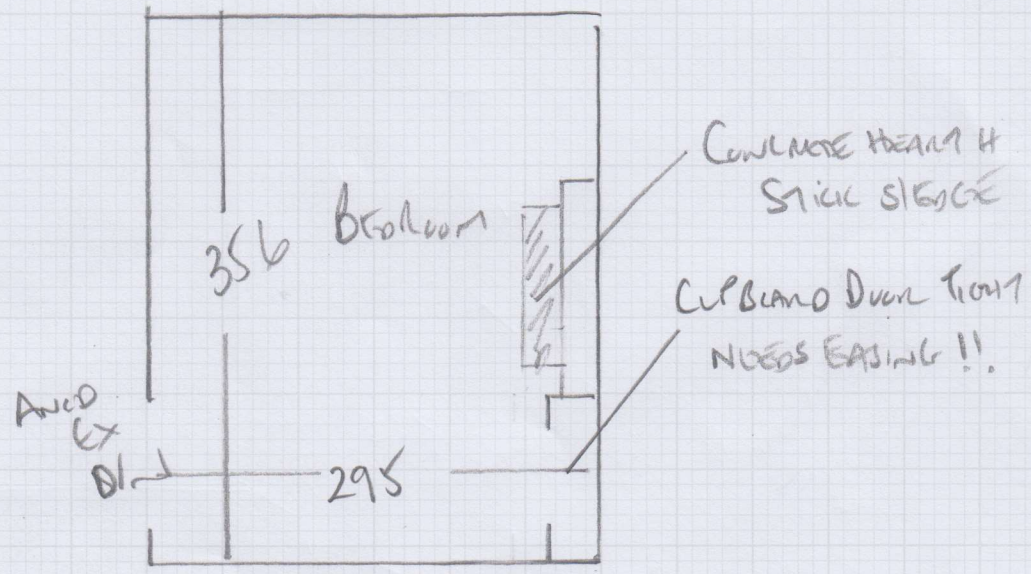

Job No: P27662
Name: BARNES
Address: 14 MYERS LANE
SWIS BOR
Tel:
Sheet: 1 of 1

ULTIMA-TANAIA

COLOR EBONY

310 x 366m = 1135m²

- * Clear & Empty
- * No U/D