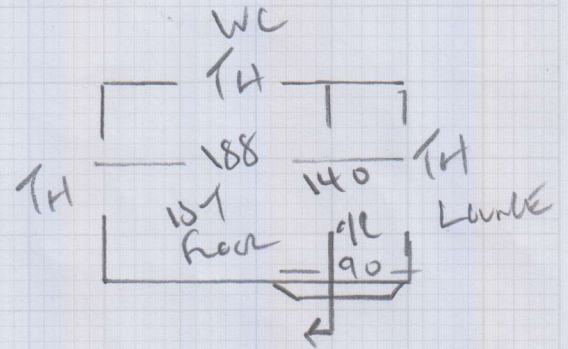

Job No: P 27676
 Name: RIAN
 Address: 12 CHELSEA GARDENS
 SW15 2HL
 Tel: _____
 Sheet: 1 of 2

600

Belgrave Twist 50
BEL - 167

600 x 500

30m²

+ CAR MAT NANNAN
 TO XLUON

* CUT RUG FOR HALLWAY @ 255 x 90 cm
 & SEND FOR WHIPPING ASAP.

Job No: P27676
 Name: RYAN
 Address: 12 CHELSEA GARDENS
 SW5 2HG
 Tel:
 Sheet: 2 of 2

*
 61
 45 x 83

To Hall 51
 Blw 45 x 83
 45 x 100
 51
 45 x 83

White rug for hallway
 255cm long x 90cm wide

Carpet mat for Matwen
 62cm x 91cm wide
 2cm deep Matwen