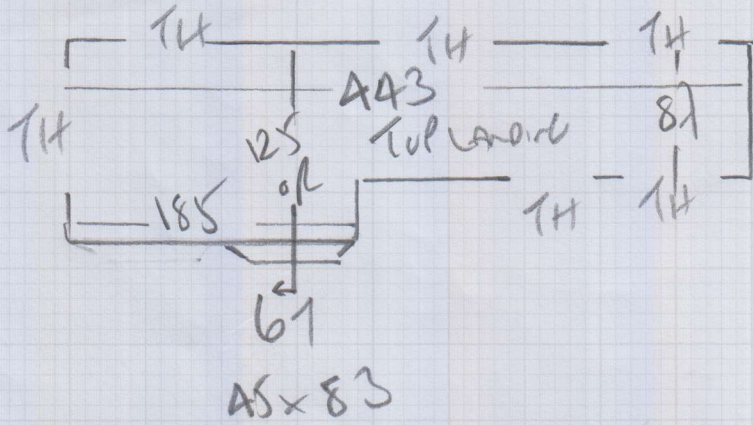

Job No: P 27676
 Name: RIAN
 Address: 12 CHELSEA GARDENS
 SW15 2HL
 Tel: _____
 Sheet: 1 of 2

600

Belgrave Twist 50
BEL - 167

600 x 500

30m²

+ CAR MAT NANNAN
 TO XLUON

* CUT RUG FOR HALLWAY @ 255 x 90 cm
 & SEND FOR WHIPPING ASAP.

Job No: P27676
 Name: RYAN
 Address: 12 CHELSEA GARDENS
 SW5 2HG
 Tel:
 Sheet: 2 of 2

*
 61
 45 x 83

To Hall 51
 Blw 45 x 83
 45 x 100
 51
 45 x 83

White rug for hallway
 255cm long x 90cm wide

Carpet mat for Matwen
 62cm x 91cm wide
 2cm deep Matwen