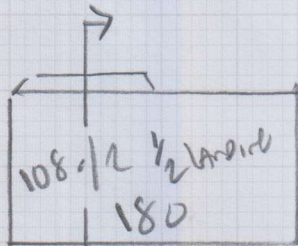

Job No: P 27676
 Name: RIAN
 Address: 12 CHELSEA GARDENS
 SW15 2HL
 Tel: _____
 Sheet: 1 of 2

600

Belgrave Twist 50
BEL - 167

600 x 500

30m²

+ CAR MAT NANNAN
 TO XLUON

* CUT RUG FOR HALLWAY @ 255 x 90 cm
 & SEND FOR WHIPPING ASAP.

Job No: P27676
 Name: RYAN
 Address: 12 CHELSEA GARDENS
 SW5 2HG
 Tel:
 Sheet: 2 of 2

*
 61
 45 x 83

To Hall 51
 Blw 45 x 83
 45 x 100
 51
 45 x 83

White rug for hallway
 255cm long x 90cm wide

Carpet mat for Matwen
 62cm x 91cm wide
 2cm deep Matwen