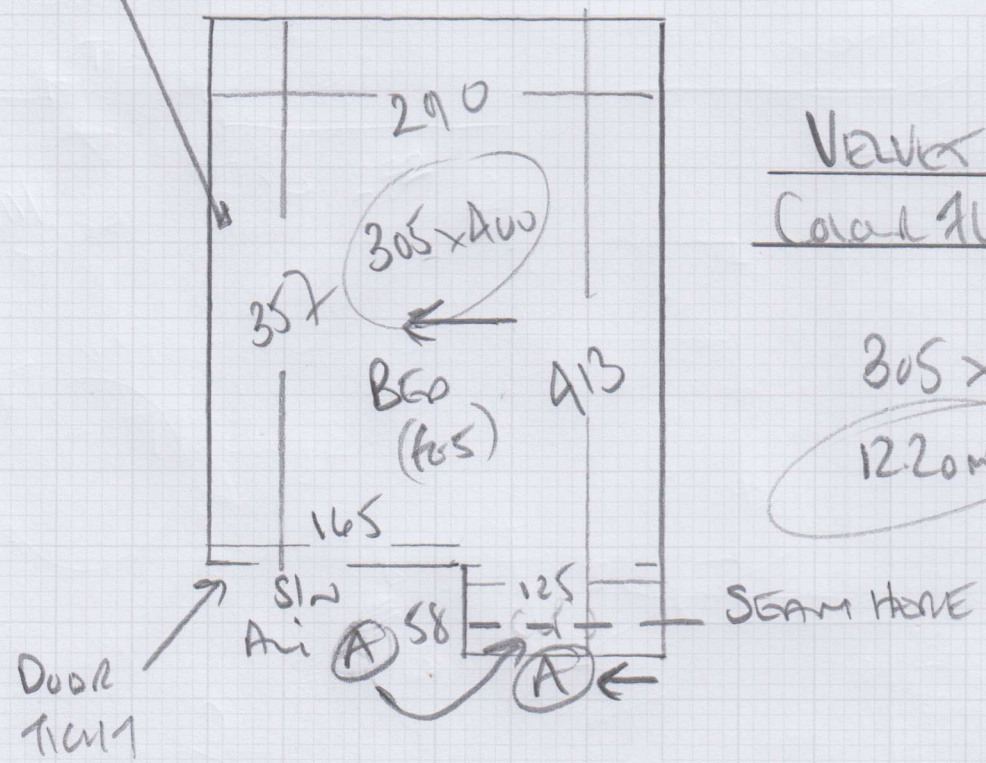

Job No: P27682
 Name: LYNCH
 Address: GRANAD LODGE
 PRINCEPARK LANE
 Tel: SWIS SHU
 Sheet: 1 of 1

REPLACE 1 STICK STEOLE (100 CLOSE TO SKIRTING)
 + FAST SET (PIES)

VELVET DIMAMI.
Color 761 WOODWOOD

305 x 400
 1220m²