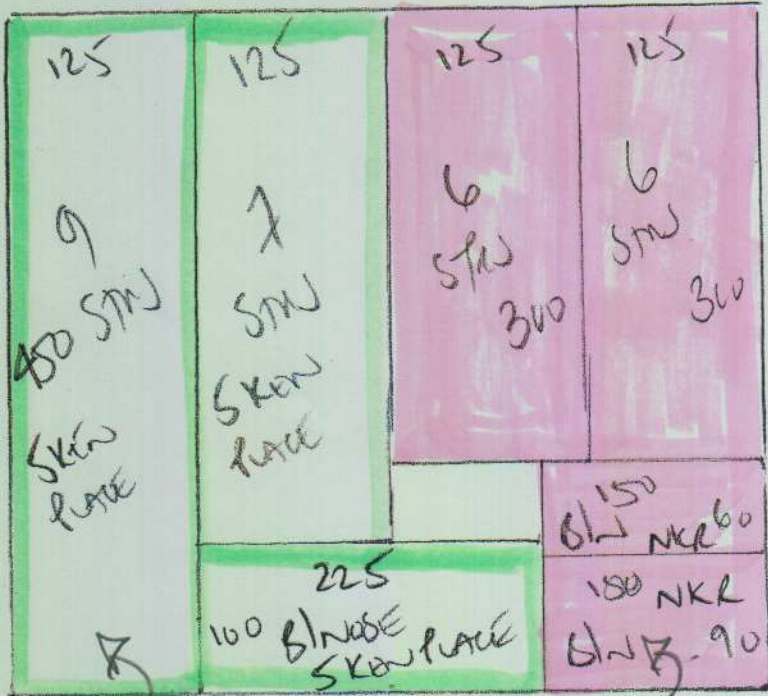

1st Call - 233 New Kings Road, SW6

2nd Call - 5 Kensington Place, W8

* See Jane Robertson

P27684

~~10/16/17~~
Pippa Collins
233 NEW KINGS ROAD
+ 5 KENSINGTON PLACE

10/1

ULTIMA 'MADON'
Corral Buebino

450 450 x 600

22.50m²

233 NEW KINGS ROAD
SW6

5 KENSINGTON PLACE
W8 717

1ST
50 x 1.110
BLIND
60 x 200
1ST FRONT OF
STAIRS

117
45 x 95
BLIND 50 x 110
BLIND 80 x 135
1ST FRONT STAIRS

Coir: 412 x 125 (430 x 200)
Entrance Lobby