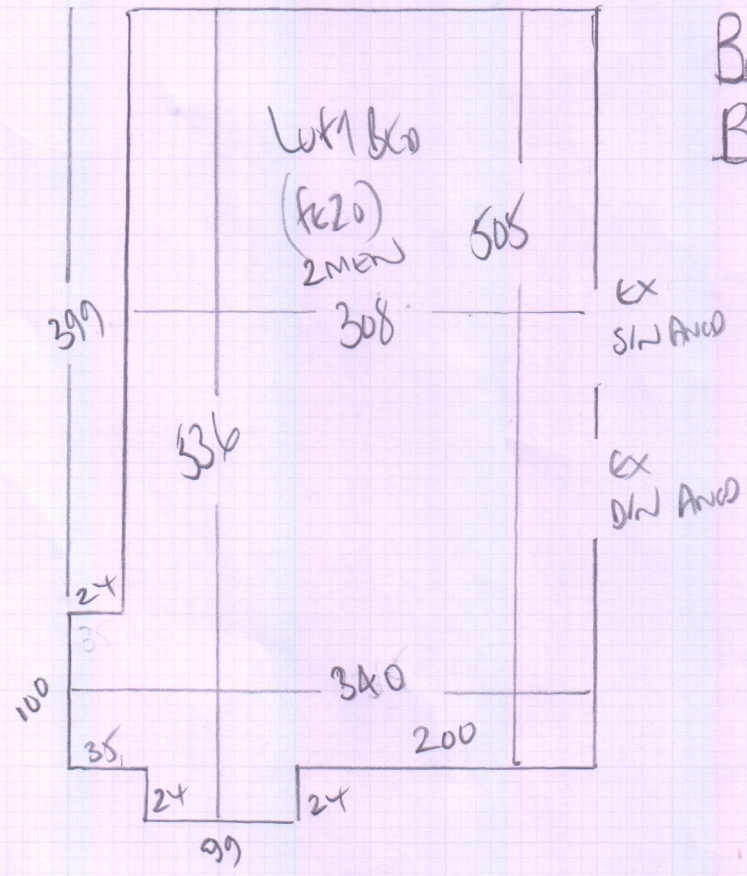

mrcarpet

Job No: P27685  
 Name: Woods  
 Address: 11 WILKINHAM ROAD  
 SWIS 1BE  
 Tel:  
 Sheet: 1 of 1

Beachcomber Dune  
Barnacle

550 x 400

22m<sup>2</sup>

Lots of furniture  
 TABLES, BOOKCASE, Small 3 Door W/DOOR, 2x CHEST DRAWERS

WOOD FLOORS  
 With lock line (PELUS) on 10mm PU foam (GOOD CONDITION)