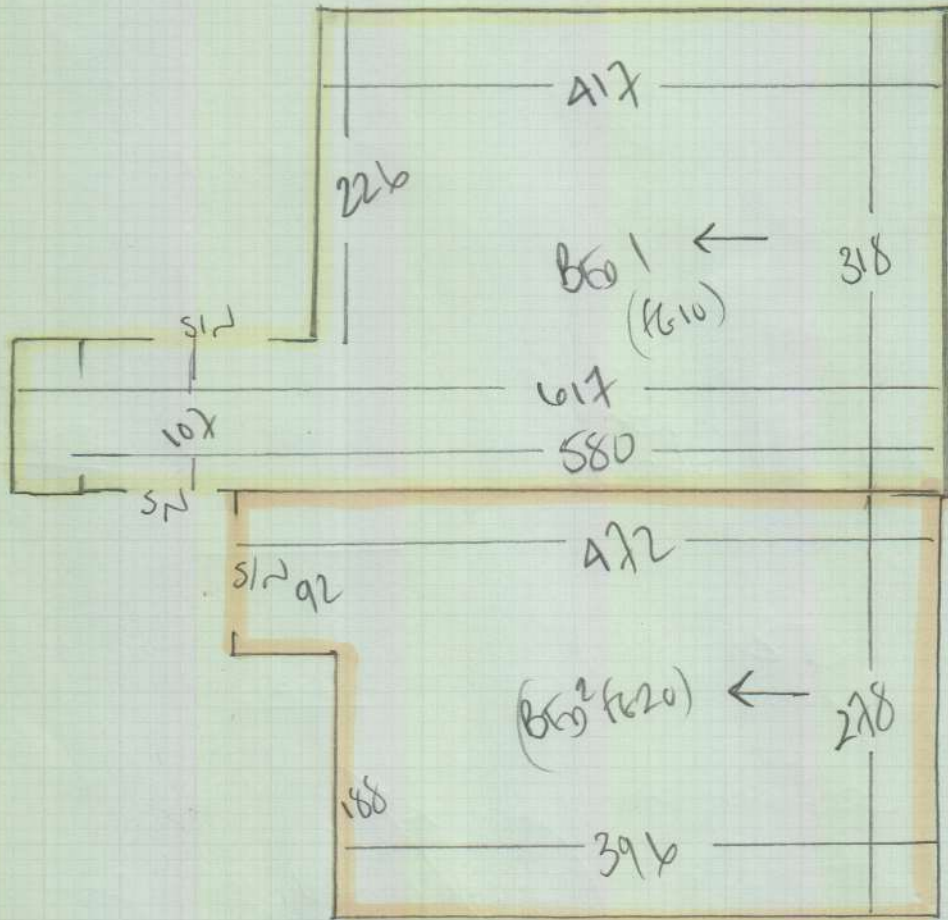

mrcarpet
 Job No: P27692
 Name: RENUDES
 Address: 24 MAYFIELD MANSSIONS
 94 WEST Hill
 Tel: SWIS 24B
 Sheet: 1 of 2

PORTOBEND
Colour Concretem

Area 915 x 400
 36.60m²

Keys from Putney

Code for Main Gate
 15: 1870

Code for door to
 Block is *1723
 then up to 2nd
 floor for flat.

MARK UP A
 Stake w/ W/H
 for PHASE 2
 Date: TBC

*
 Wrap in Plastic
 & leave on
 site
 during
 PHASE 1

Removal
Carpet
1/18

Job No: P27692
Name: REYNOLDS
Address: 24 MAYFIELD MANOR
94 WESTHILL
SWIS 24B
Tel:
Sheet: 2 of 2