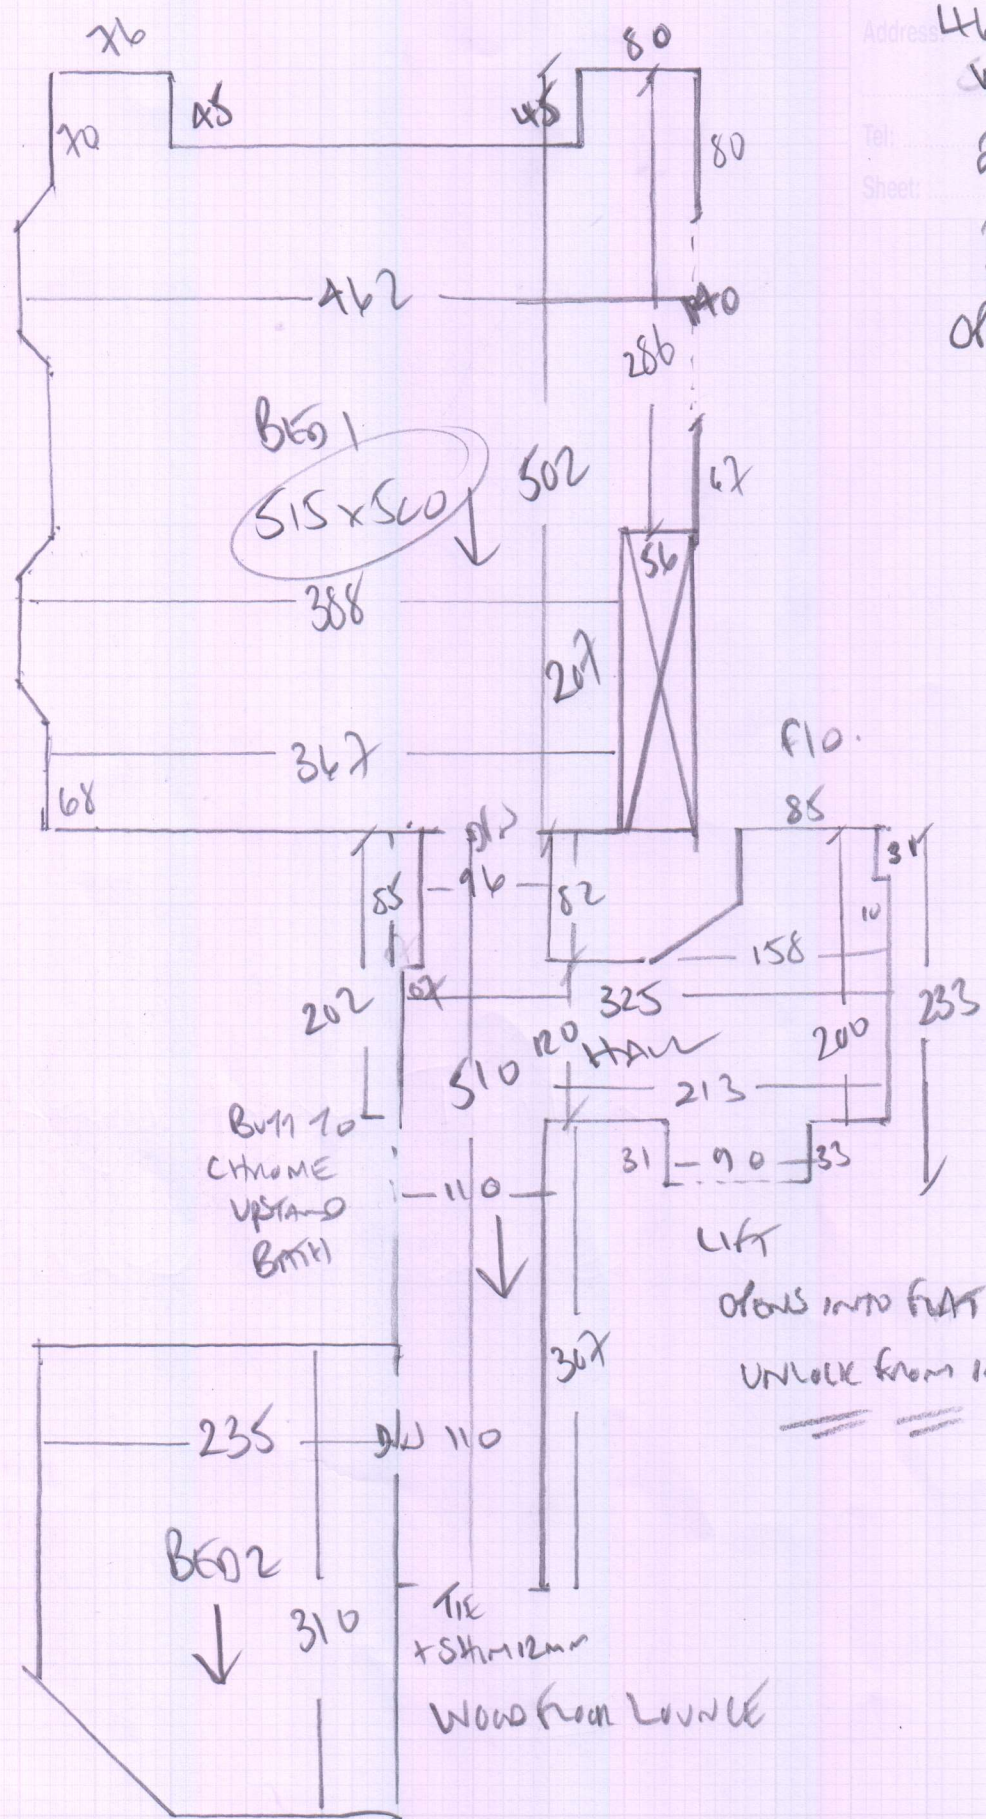

mrcarpets
 Job No: P27693
 Name: HOWE FRAS
 Address: 46 Queen Anne St
 WIG SHQ
 Tel:
 Sheet: 1 of 2

SCALE 1:100
 SLO - 4235

PLAN 575 x 400
 23m²
 BED 1 515 x 500
 25.75m²

Keys from Traka
 Hoover on Completion.

mrcarpets
 Job No: P27693
 Name: HOWE flat 3
 Address: 46 QUEEN ANNE ST
 WIG 8HQ
 Tel: 2nd floor
 Sheet: / of:

SMALL LITZ
 OPENS INTO FLAT
 (2 of 2)

LIFT
 OPENS INTO FLAT
 UNLOCK FROM INSIDE FLAT FIRST!!