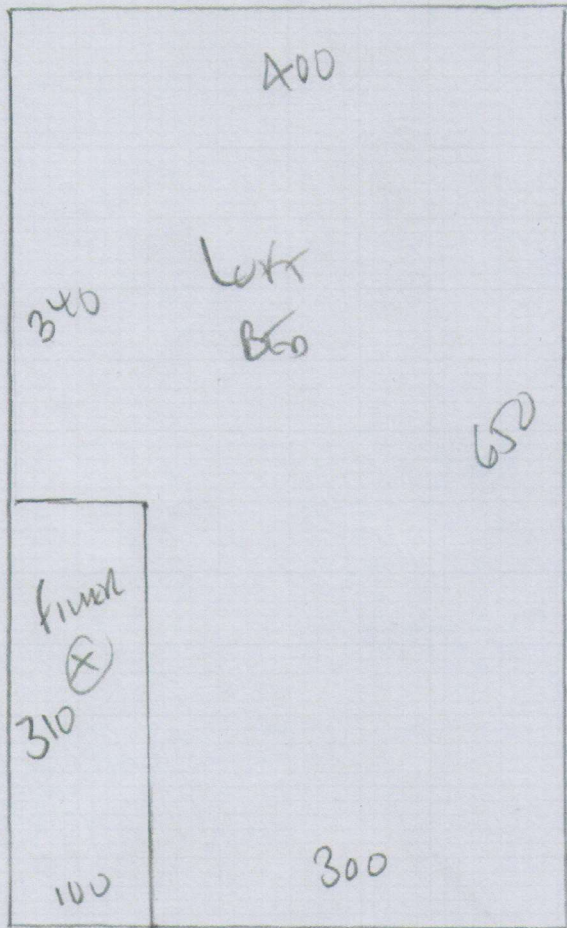

P27694  
HICAM  
16 GARDNER ROAD  
SW15 1JY

1 of 2

Loft Guest Bedroom

Lulworth - LW-35

650 x 400m

26m<sup>2</sup>