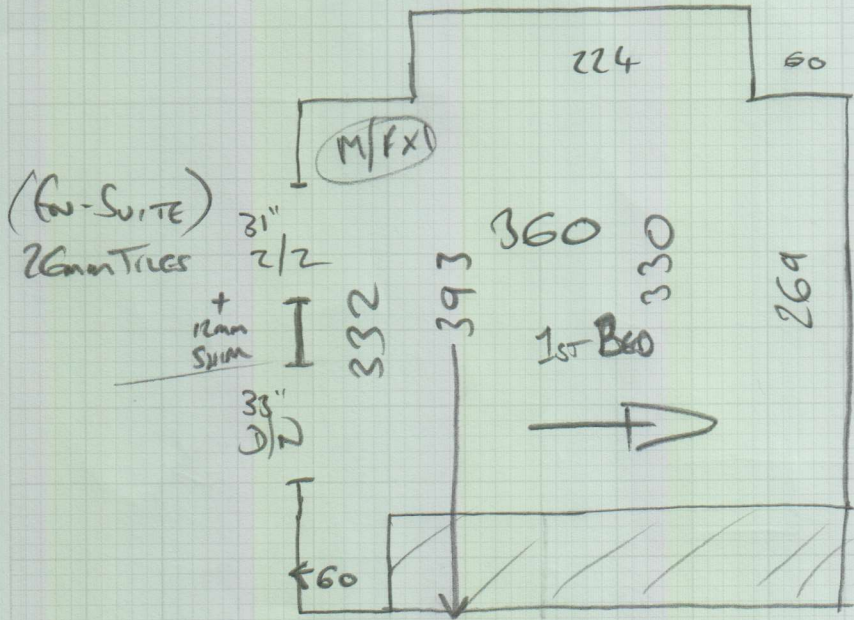

FRONT

mrcarpet
Job No: P17700
Name: Cassidy
Address:
Tel:
Sheet: 1 of 1

Cotswold
Brockhampton
370 x 600

14.8m²

ALLOW NEW S/E ANCHOR 'ROSE AS
CORNER CARPET RUNS UNDER