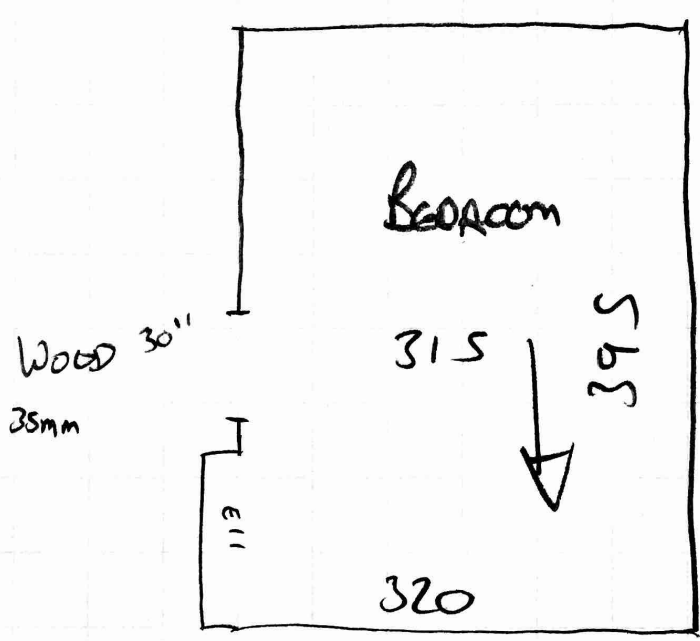

Job No: P27701
 Name: GREENHALGH
 Address: 10K1
 Tel:
 Dir: or

PORTOBELLO CLEARANCE
- MIZZLE
 405 x 400
 = 16.2m²

Door OK
 No fan
 No UPLIFT
 H/Borned Down
 Needs S/E