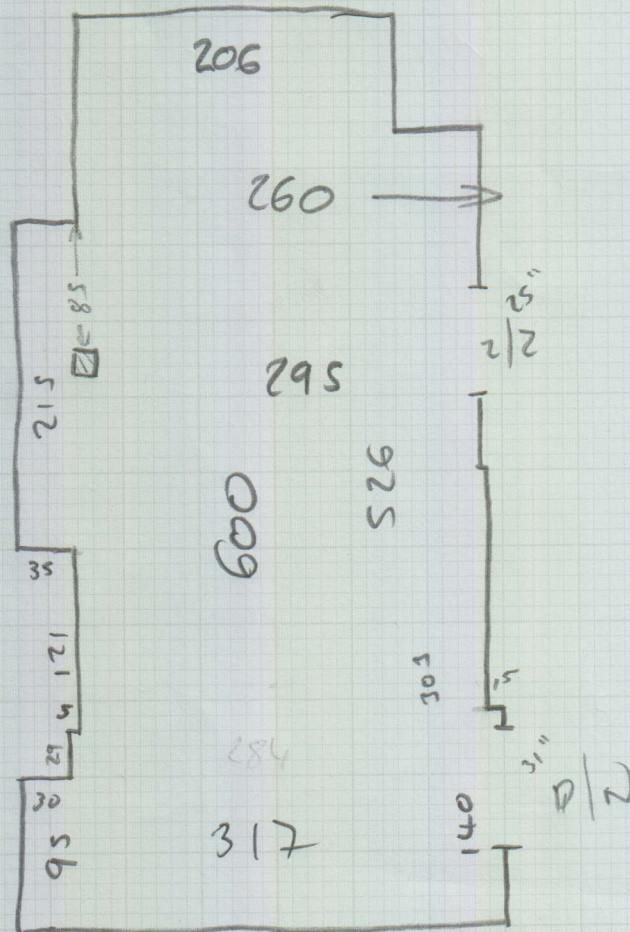

mrcarpets

Job No: P27702

Name: Sugwe

Address:

Tel:

Sheet: 1 of 1

Highdiffe

Col. H19-016

Cut Plan 615 x 400

= 24.60m²

BATH SUITE

TILES

15-20mm

Pool floorboards