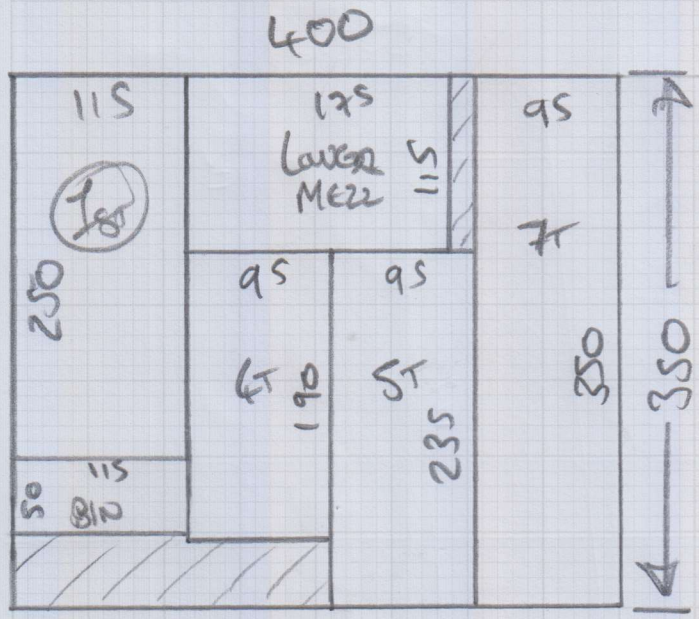

Job No: P27703
Name: HUMPHREYS
Address:

Tel: (10F2)
Sheet: of:

RUTLAND 50
RUT50-C18
350x400

(=14m²)

Also fit DALK Blower Coin Mat (Already on site) to Matwell

Job No: P27703
Name: HUMPHREYS
Address: 20F2
Tel: _____
Sheet: _____ of: _____