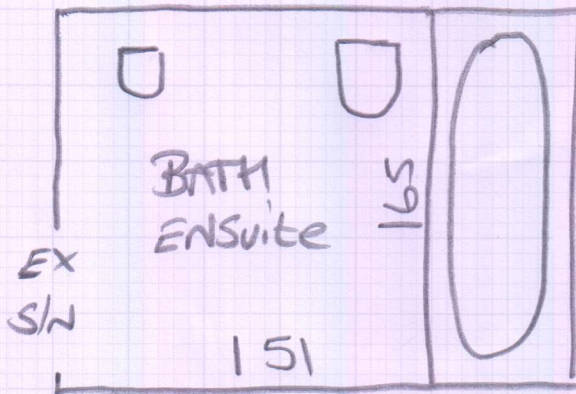

mrcarpet
 Job No: P27708
 Name: 18 Maylebone
 Address: MEWS LTD
 Tel:
 Sheet: of: 1 of 1

Designatex 2150
BALCA Limestone

Main BATH 215 x 200
 ENSUITE 175 x 200

TAKE UP EX C/FLOOR (BUBBLING & TARN) &
 LAY NEW VINYL OVER EXISTING PREP.