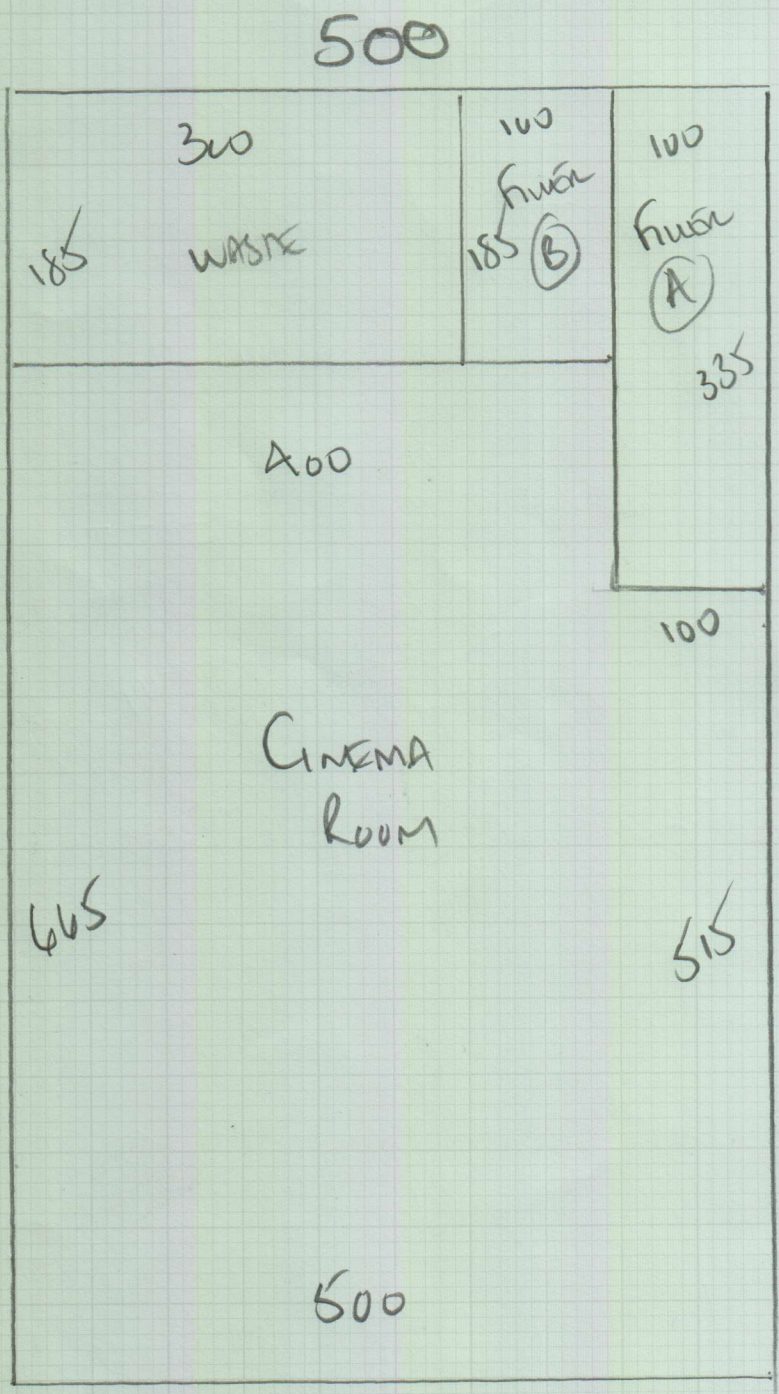

Office 1
Cumbrian

Job No: P27713
Name: Fooks
Address: 23 BROADMEAD ROAD
SW13 9RL

Tel:
Sheet: 1 of 2

SH FAUX SILK
Color FAU026

850 x 500

42.50m²

* u/Floor heating - Must stick to

Option 1

- SEAM + CROSS SEAM
UNDER SOFA'S ✓

P27713

~~P27445~~

FOOKS

23 BALCONY MEAD ROAD
SW13 9RL

2 of 2

Sofa's to go
Along this wall
so
will there
be a seam?

* MUST stick sledge as u/floor heating