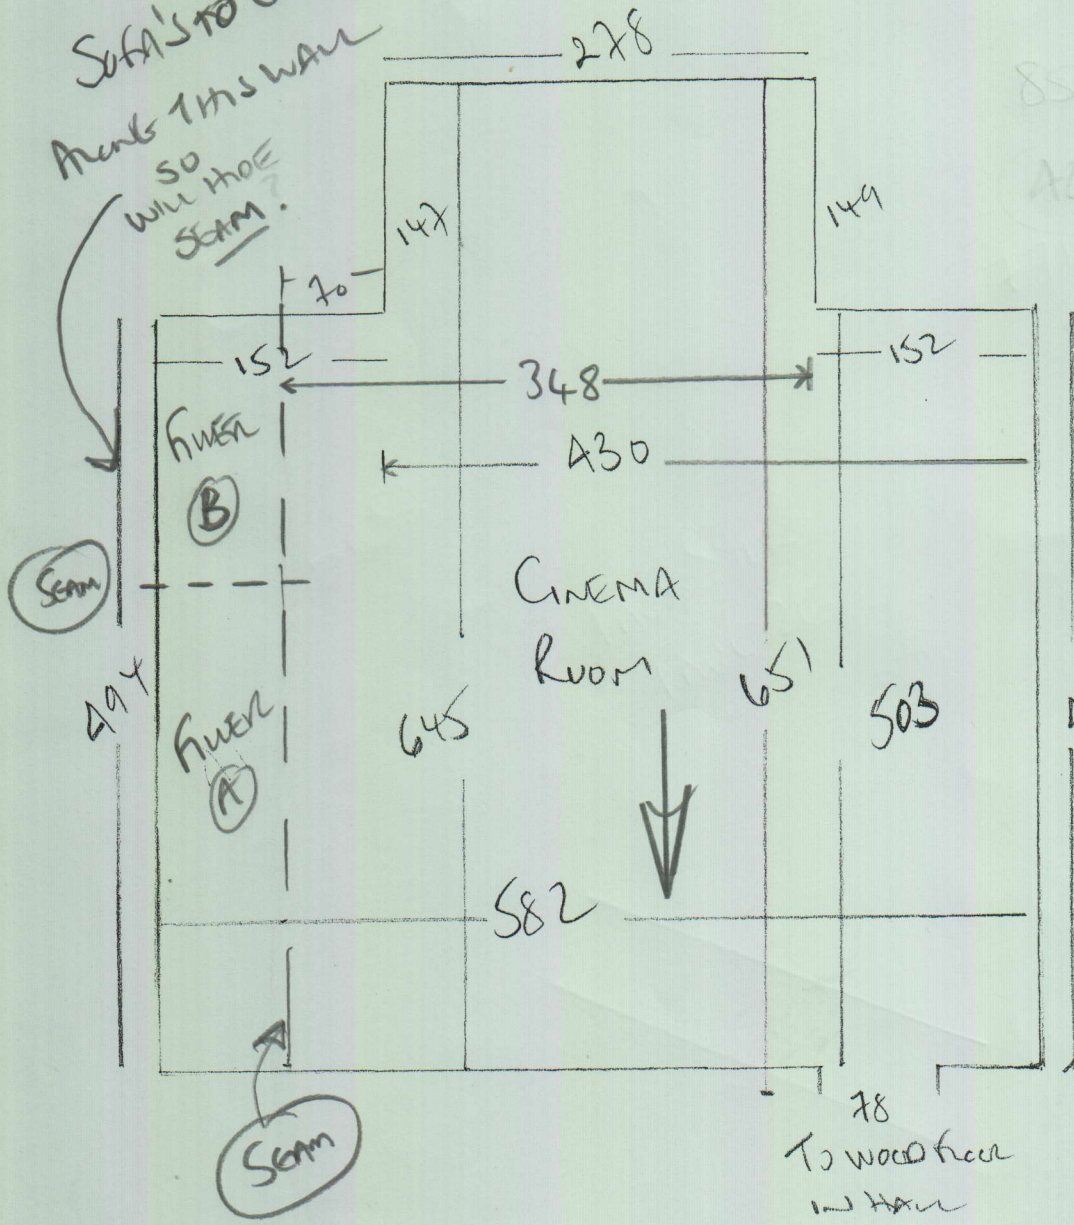

Office 1
Cumbrian

Job No: P27713
Name: Fooks
Address: 23 BROADMEAD ROAD
SW13 9RL

Tel:
Sheet: 1 of 2

SH FAUX SILK
Color FAU026

850 x 500

42.50m²

* u/Floor heating - Must stick to

Option 1

- SEAM + CROSS SEAM
UNDER SOFA'S ✓

P27713

~~P27445~~

FOOKS

23 BALCONY MEAD ROAD
SW13 9RL

2 of 2

Sofa's to go
Along this wall
so
will there
be a seam?

* MUST stick sledge as u/floor heating