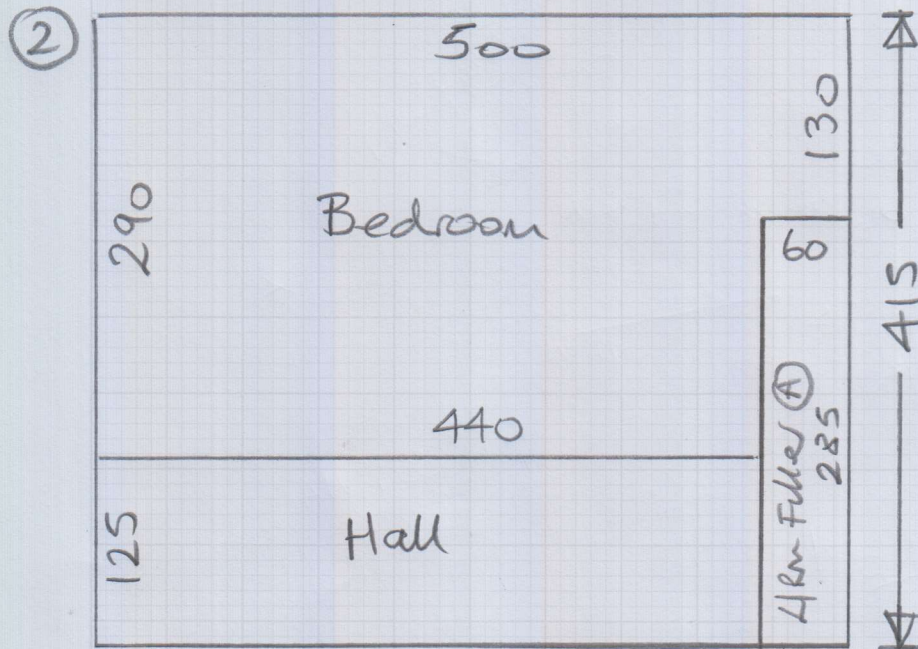

F
I
L
L
E
R
A

mrcarpet
Job No: P27733
Name: HDWE
Address: 7a New Cavendish St
1st floor flat.
Tel:
Sheet: 1 of 2

Silk Touch
Col. SLK-329

Cut Plan ① 360x500
Cut Plan ② 415x500
• 775x500
= 38.75m²

Designatex 2141
Chalk White OAK

Bath 395x200
= 7.90m²

Designatex 2145
Col. California OAK

Kitchen 240x200
= 4.80m²

* Should be able to lay directly over existing laminate in kitchen but I've allocated 6 sheets H/BOARDS just in case!

1st floor flat

* Entrance in Marylebone Street.

P27733
HdWE
7a New
Cawendish ST
1st floor
2 of 2

Job No:

Name:

Address:

Filler from waste

134

7a New
Cawendish ST
1st floor

bed

Wall Rakes out

FRONT

Seam Here

225 (A)

L/Roon

Wall Rakes