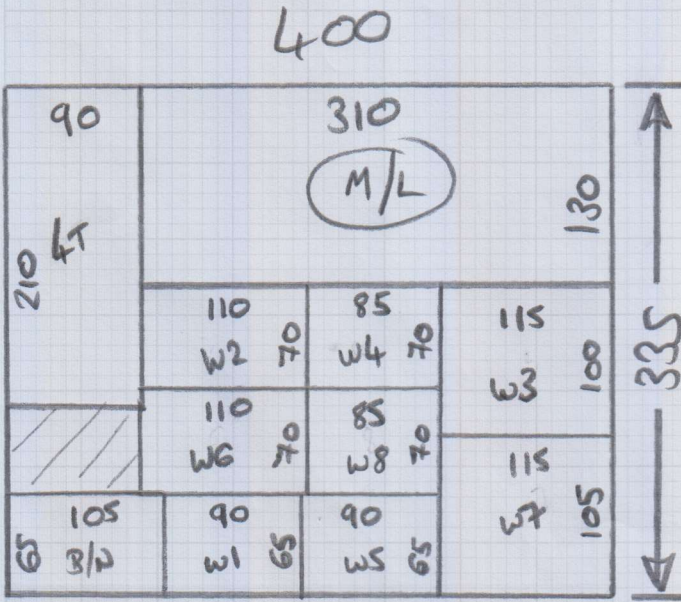

Job No: P27738
 Name: MACSHERRY

Address: 10/4

Tel: ALBORATON

Sheet: -ALB-034

335 x 400

= 13.4m²

1st floor LANDING

& TOP FLIGHT OF
 STAIRS ONLY.

400

Job No: P27738
 Name: MACSHERLY
 Address: 204
 Tel:
 Sheet: of:

MACEDONIA
 -609/31
 195 x 400
 = 7.8m²

MUST FIT THIS PIECE
 FIRST AS IT HAS NO
 PATTERN MATCH

1st FLIGHT OF STAIRS ONLY

1st Floor

P27738

~~P24642~~
Mac Sherry

3 of 4

67
38
25

- 1ST Flight
- Riser 20 x 76
 - 1 @ 45 x 76
 - 4L 105 x 80
 - 1 @ 42 x 76
 - B/N 45 x 9T

Riser
in stripe
CARPET

Finish landing
Carpet under
nose.

* 1ST flight of stairs
& landing Riser to
be in striped Carpet

- 1 @ 47 x 75 ✓
- W1 55 x 80 ✓
- W2 60 x 100 ✓
- W3 75 x 105 ✓
- W4 60 x 75 ✓
- 3 @ 47 x 73 ✓
- W5 55 x 80 ✓
- W6 60 x 100 ✓
- W7 75 x 105 ✓
- W8 60 x 75 ✓
- B/N @ 47 x 85 ✓