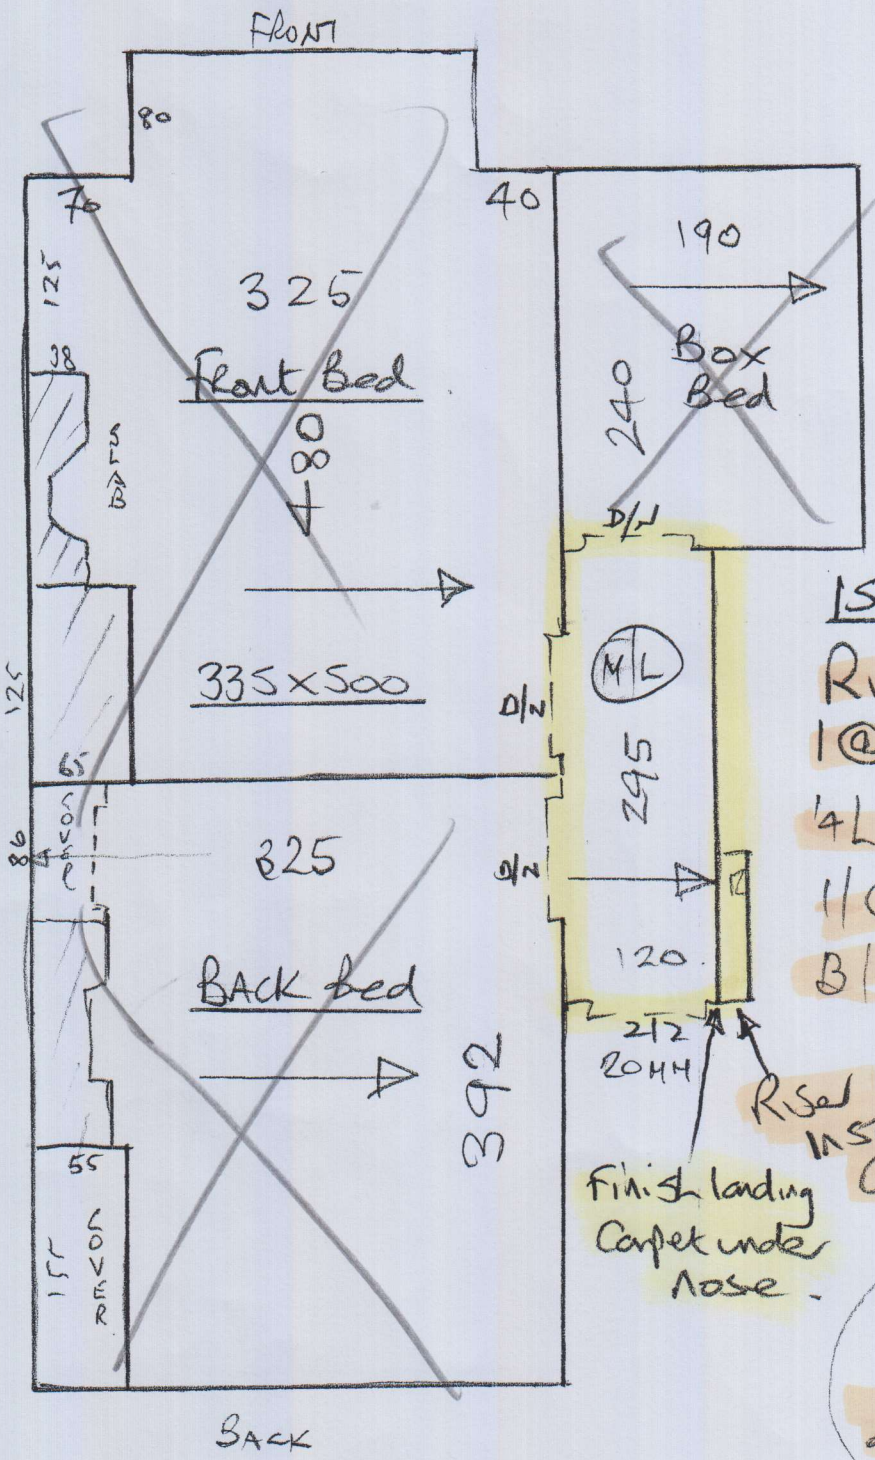

Job No: P27738
 Name: MACSHERRY

Address: 10/4

Tel: ALBORATON

Sheet: -ALB-034

335 x 400

= 13.4m²

1st floor LANDING

& TOP FLIGHT OF
 STAIRS ONLY.

400

Job No: P27738
 Name: MACSHERLY
 Address: 204
 Tel:
 Sheet: of:

MACEDONIA
 -609/31
 195 x 400
 = 7.8m²

MUST FIT THIS PIECE
 FIRST AS IT HAS NO
 PATTERN MATCH

1st FLIGHT OF STAIRS ONLY

1st Floor

P27738

~~P24642~~
Mac Sherry

3 of 4

67
38
25

- 1ST Flight
- Riser 20 x 76
 - 1 @ 45 x 76
 - 4L 105 x 80
 - 1 @ 42 x 76
 - B/N 45 x 9T

Riser
in stripe
CARPET

Finish landing
Carpet under
nose.

* 1ST flight of stairs
& landing Riser to
be in striped Carpet

- 1 @ 47 x 75 ✓
- W1 55 x 80 ✓
- W2 60 x 100 ✓
- W3 75 x 105 ✓
- W4 60 x 75 ✓
- 3 @ 47 x 73 ✓
- W5 55 x 80 ✓
- W6 60 x 100 ✓
- W7 75 x 105 ✓
- W8 60 x 75 ✓
- B/N @ 47 x 85 ✓