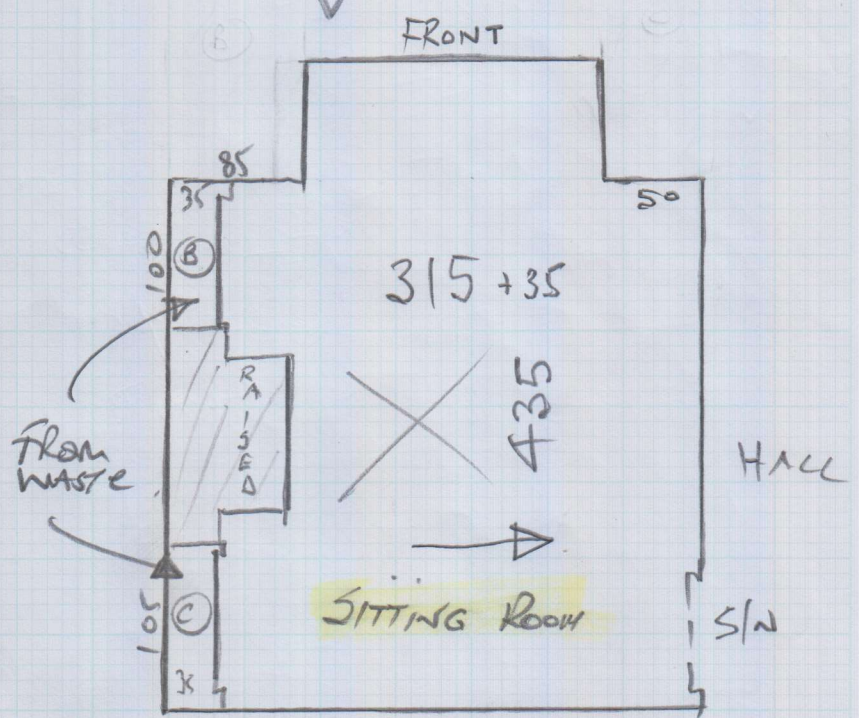

400

Job No: P27738
 Name: MACSHERLY
 Address: 204
 Tel:
 Sheet: of:

MACEDONIA
 -609/31
 195 x 400
 = 7.8m²

MUST FIT THIS PIECE
 FIRST AS IT HAS NO
 PATTERN MATCH

1st FLIGHT OF STAIRS ONLY

1st Floor

P27738

~~P24642~~
Mac Sherry

3 of 4

67
38
25

- 1ST Flight
- Riser 20 x 76
 - 1 @ 45 x 76
 - 4L 105 x 80
 - 1 @ 42 x 76
 - B/N 45 x 9T

Riser
in stripe
CARPET

Finish landing
Carpet under
nose.

* 1ST flight of stairs
& landing Riser to
be in striped Carpet

~~Customer to uplift / Dispose~~
Re-use mostly ex site
Replace All Doorbars

~~Fit inside all cupboards.~~

Job No: P27738
 Name: MacSherry
 Address:

Tel:
 Sheet: 4 of 4

NOT ROOMS
 OR TOP LANDING

STAIRS ONLY

- 1 @ 47 x 75 ✓
- W1 55 x 80 ✓
- W2 60 x 100 ✓
- W3 75 x 105 ✓
- W4 60 x 75 ✓
- 3 @ 47 x 73 ✓
- W5 55 x 80 ✓
- W6 60 x 100 ✓
- W7 75 x 105 ✓
- W8 60 x 75 ✓
- B/N @ 47 x 85 ✓