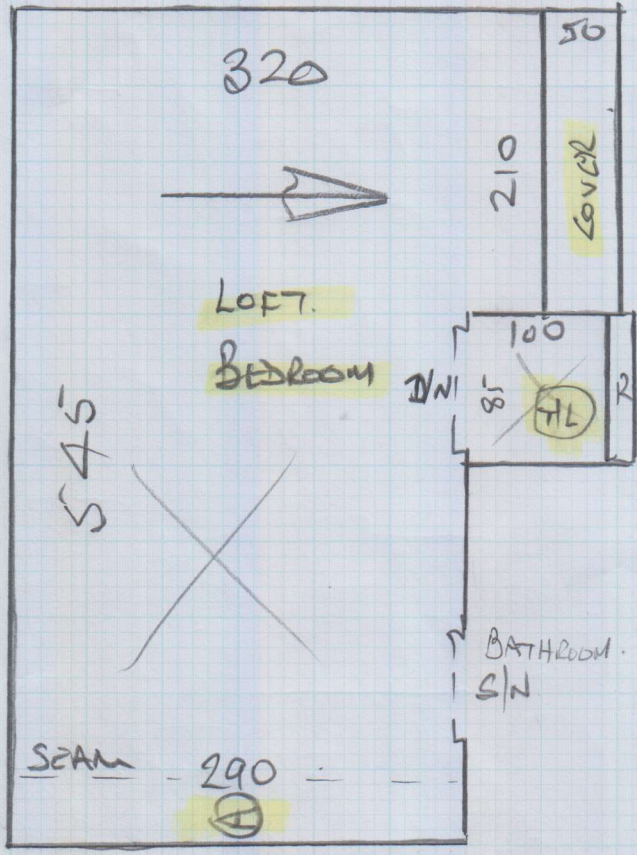

Job No: P27738
Name: MacSherry
Address:

Tel:
Sheet: 4 of 4

NOT ROOMS
OR TOP LANDING