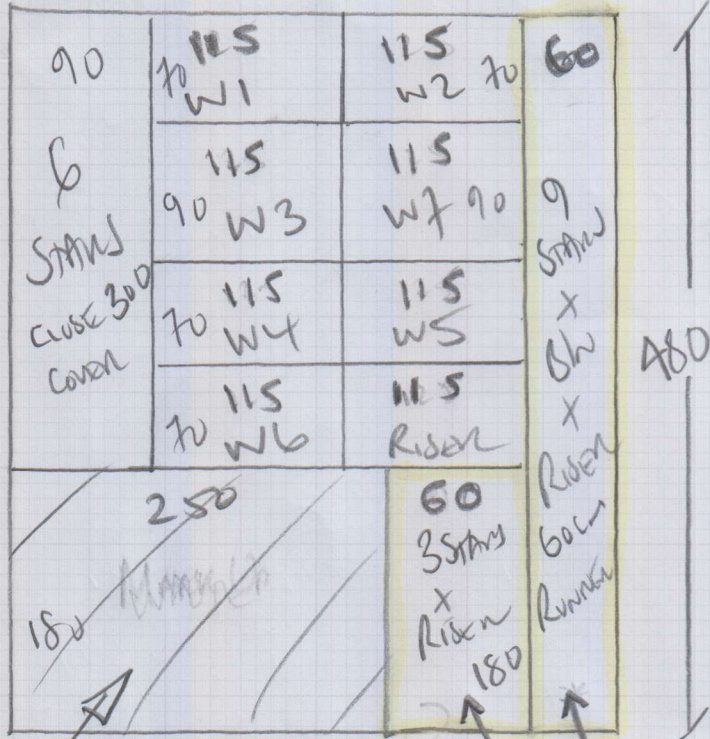

mrcarpet

Job No: P27742
 Name: ROAD
 Address: 235 Lower Richwood Rd
 SW5 1HJ

Tel:
 Sheet: 1 of 2

Mississippi State
Carpet WS/112
 480 x 400
 19.20m²

*
 MARK WITH JOB NUMBER
 & STONE AT WAREHOUSE
 UNTIL JOB IS COMPLETED

* CUT DOWN BOTH PIECES
 AT WAREHOUSE TO 60cm
 WIDE RUNNERS

MUST MATCH STRIPES

Tot Room Stairs

CLOSE COVER THIS ROOM

NOSING BY BUILDER - NOT IN MET !!

mrcarpet

Job No: P27742
 Name: READ
 Address: 235 Lower Richmond Rd
 SW15 1HS
 Tel: 2 of 2

- Riser 20 x 61
- w1 55 x 64
- w2 60 x 93
- w3 80 x 94
- w4 55 x 64
- ↳ STAIRS 46 x 64
- w5 57 x 64
- w6 60 x 93
- w7 78 x 95

Full Width

60cm Runners - from Ground floor to first floor

1st floor to MEZZ LANDING
 NOSING BY BUILDER
 Riser 18 x 73
 3 STAIRS 42 x 79
 To MEZZ LANDING (WOOD)

1st floor to Ground floor
 NOSING BY BUILDER
 Riser 20 x 46
 1 STAIR 42 x 82
 BUILDING 45 x 92
 from to CURVE of 1st
 from Right to Left

60cm Runners