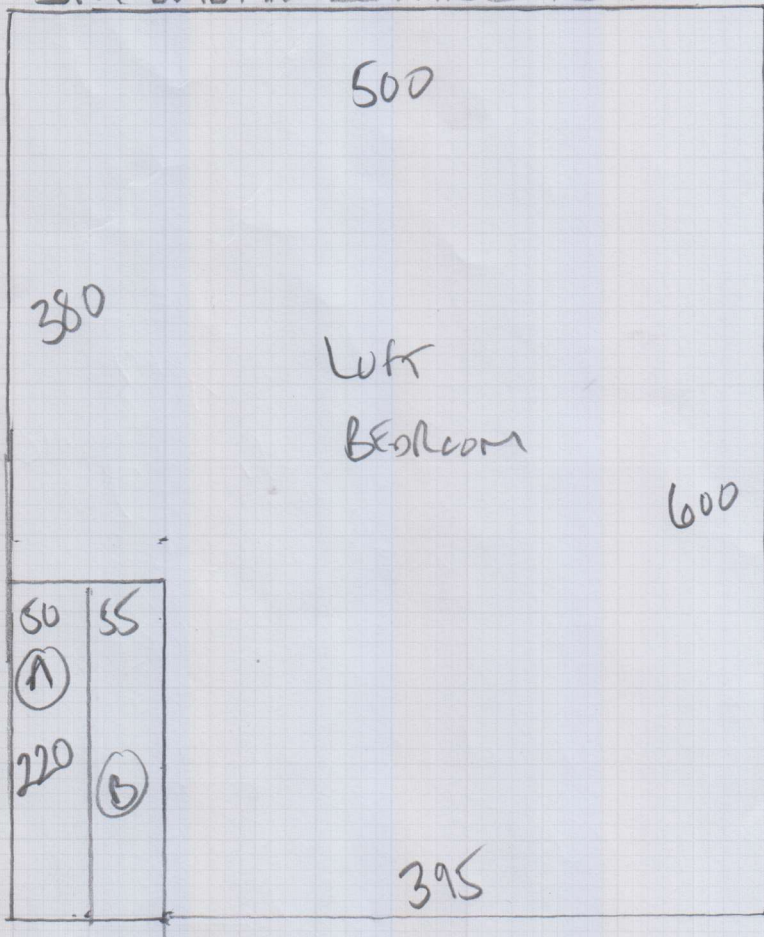

SM WITH LITTLE PLAN

Job No: P27744
Name: Breoie
Address: 16 St Ann's Road
Swiss Gully
Tel:
Sheet: 1 of 2

Finelooop
FLO-489

Plan 600 x 500
30m²

SM MOM PLAN

P 27744
 BRODIE
 16A STANLEY ROAD
 SW13 9LJ

2 of 2