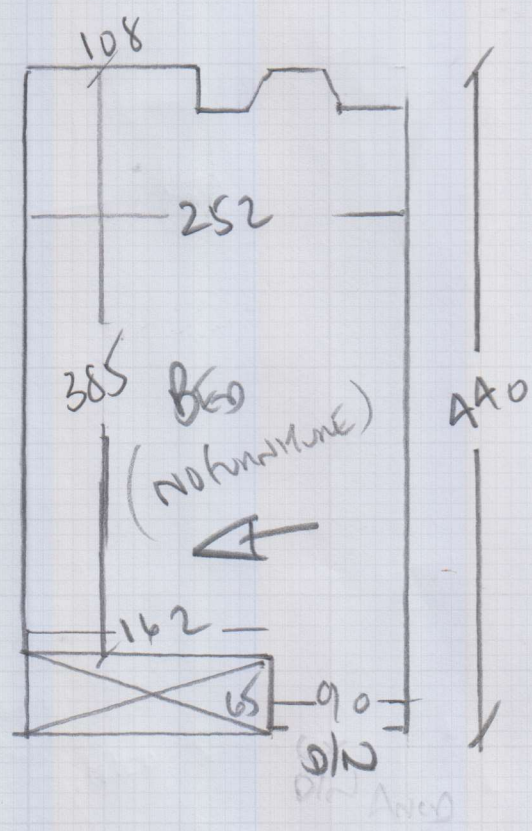

Tot Floor Rear Bed

Job No: P27748
 Name: EMBERS
 Address: 8 ENMORE ROAD
 SWIS BU
 Tel:
 Sheet: 1 of 1

EASYCARE TWIST
Colour: EASY-22

265 x 500
13.25m²

Uplift Bed Twist on
 CRUMB RUBBER (old)
 CARPET MOTH EVIDENCE

Uplift BUT NOT DISPOSE - CUSTOMER WILL TAKE TO TIP IN OWN CAR

* FIT NEW ANOD D/NAP & 10mm FOAM *
 * UNDERLAY, Re-USE EXISTING GRIPPER *