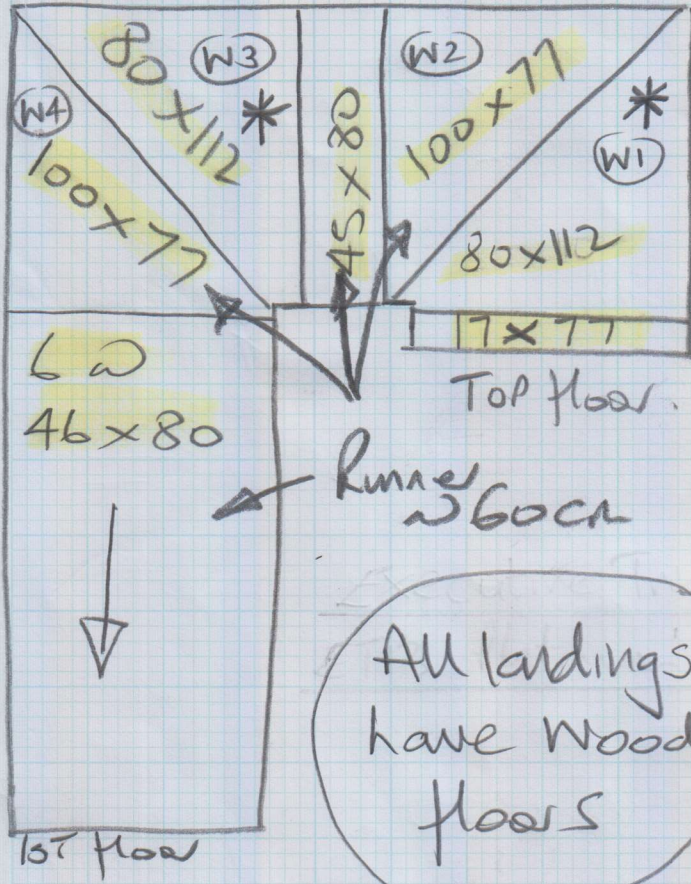

mrcarpet
 Job No: P27761
 Name: Simon
 Address: 38 Weymouth Mews
 Tel:
 Sheet: 1 of 2

Ludlow
Col. Lud-123

Cut Plan 310x500
 = 15.50m²

* Cut runners @ W/H @ 60cm wide

** Shape these 4 Winders on site & send to Kasia's with the straight runners.

All Runners to have whipped edges to match Blue Colour in Carpet.

Re-use ex sledge (laid by us in 2009) but change all u/Lay to Low tog Rubber

Job No:

P27761

Name:

Simon

Address:

Tel:

Sheet:

2 of 2

TOP FLIGHT

All landings have wood floors

MEZZ LANO

*Shape W1, W3, W5 + W7 on site. Follow on line of skirting leaving some gap at sides to match runner. Exactly like existing runners.

FAXED FAXED

15 MAR 2010 22 DEC 2009

Col. Black (Tbc)