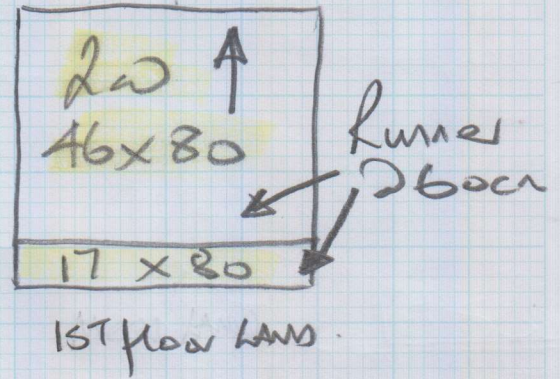

mrcarpet
 Job No: P27761
 Name: Simon
 Address: 38 Weymouth Mews
 Tel:
 Sheet: 1 of 2

Ludlow
Col. Lud-123

Cut Plan 310x500
 = 15.50m²

* Cut runners @ W/H @ 60cm wide

** Shape these 4 Winders on site & send to Kasia's with the straight runners.

Sheet:

2 of 2

TOP FLIGHT

All landings have wood floors

MEZZ LANO

*Shape W1, W3, W5 + W7 on site. Follow on line of skirting leaving some gap at sides to match runner. Exactly like existing runners.

FAXED FAXED