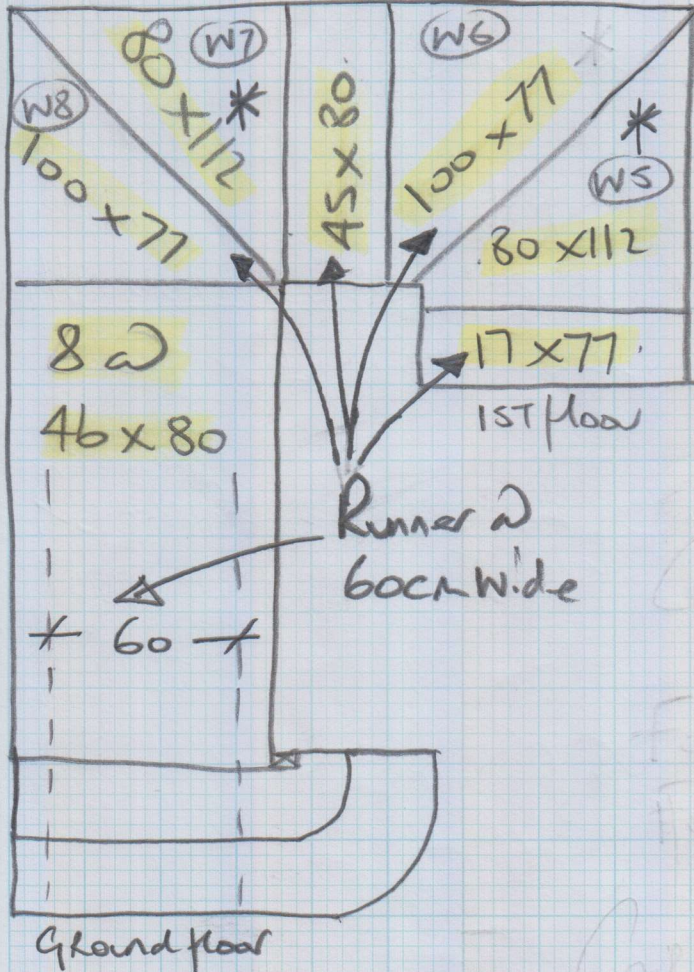

mrcarpet
 Job No: P27761
 Name: Simon
 Address: 38 Weymouth Mews
 Tel:
 Sheet: 1 of 2

Ludlow
Col. Lud-123

Cut Plan 310x500
 = 15.50m²

* Cut runners @ W/H @ 60cm wide

** Shape these 4 Winders on site & send to Kasia's with the straight runners.

All Runners to have whipped edges to match Blue Colour in Carpet.

Re-use ex sledge (laid by us in 2009) but change all u/Lay to Low tog Rubber

Job No:

P27761

Name:

Simon

Address:

Tel:

Sheet:

2 of 2

TOP FLIGHT

All landings have wood floors

MEZZ LANO

*Shape W1, W3, W5 + W7 on site. Follow on line of skirting leaving some gap at sides to match runner. Exactly like existing runners.

FAXED FAXED