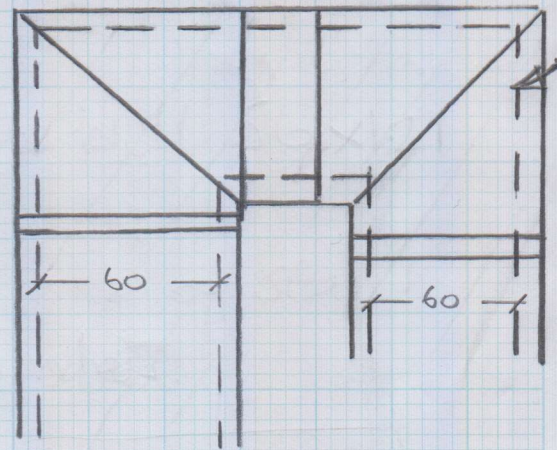

mrcarpet
 Job No: P27761
 Name: Simon
 Address: 38 Weymouth Mews
 Tel:
 Sheet: 1 of 2

Ludlow
Col. Lud-123

Cut Plan 310x500
 = 15.50m²

* Cut runners @ W/H @ 60cm wide

** Shape these 4 Winders on site & send to Kasia's with the straight runners.

Sheet:

2 of 2

TOP FLIGHT

All landings have wood floors

MEZZ LANO

*Shape W1, W3, W5 + W7 on site. Follow on line of skirting leaving some gap at sides to match runner. Exactly like existing runners.

FAXED FAXED