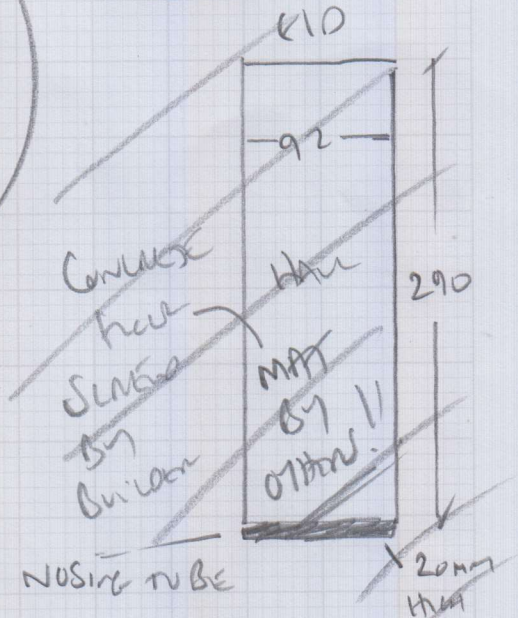

Top floor

- Riser 18 x 75
- 41
- 45 x 75
- w1 61 x 85
- w2 72 x 106
- w3 67 x 75
- Bl 45 x 80

Ground to 1st floor

- Riser 17 x 76
- 77
- 47 x 79
- w4 68 x 78
- w5 76 x 110
- w6 71 x 77
- 21
- 46 x 80

To 1st floor

boom
TAPCO
Runner

Job No: P27769
 Name: KINCHEN ARCHITECTURE
 Address: 143-149
 Lower Richmond Road
 Tel: SWIS 102
 Sheet: 2 of 2

Painted by others.

- boom } Riser
- TAPCO } 20 x 90
- Runner } 87
- } 45 x 90