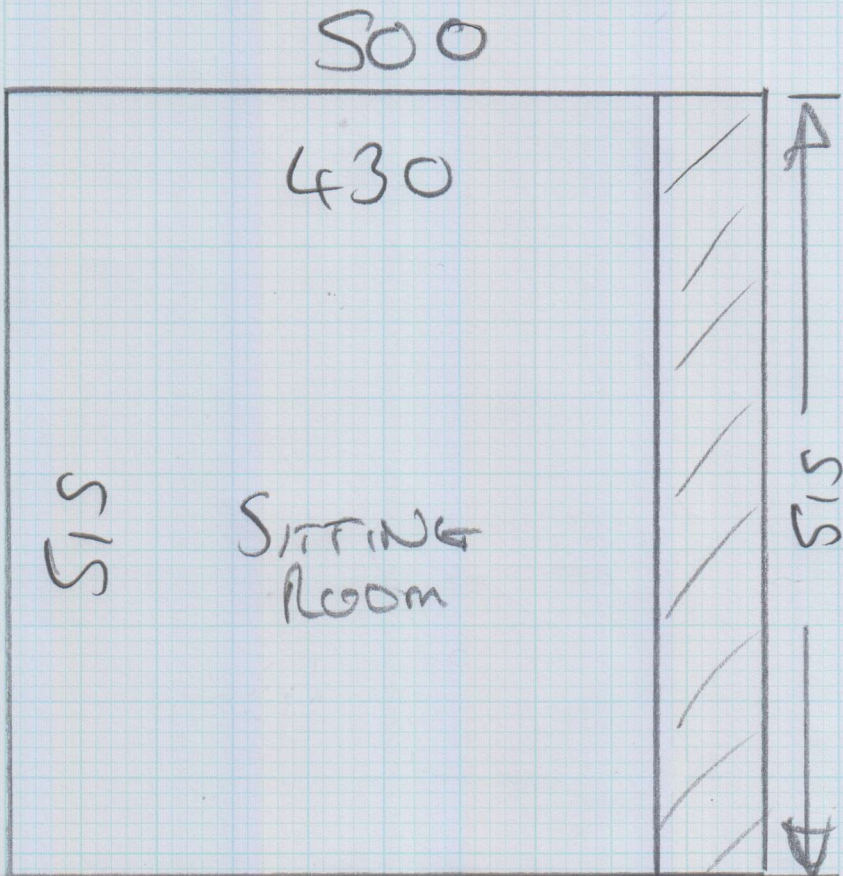

Job No: P27773
Name: THE WILLIAMS TRUST
Address: 1 of 2
Tel:
Sheet: of:

DANUBE
- DAN/784P
515 x 500
= 25.75m²

CUT DOWN AT
WAREHOUSE
TO MAKE ACCESS
EASIER