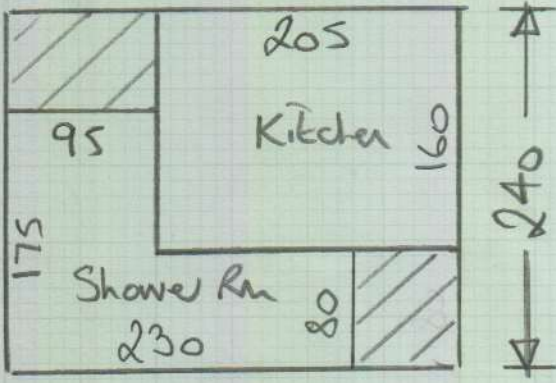

mrcarpet  
 Job No: P27800  
 Name: HDWE  
 Address: 70 Marylebone High Street  
 Tel: 4th floor flat  
 Sheet: of (1 of 2)

Silk Touch  
Col. SLK-329

Cut plan 955 x 500  
 = 47.75M<sup>2</sup>

Re-use ex  
 Acousti lay u/kay T/OUT

Designatex  
Col. Chalk White OAK

Cut plan 240 x 300  
 = 7.20M<sup>2</sup>

Job No: P27800  
 Name: HDWE  
 Address: 70 MAxylebane High Street  
 Tel: 4TH floor flat  
 Sheet: (2 of 2)

4TH floor flat  
NO LIFT!!