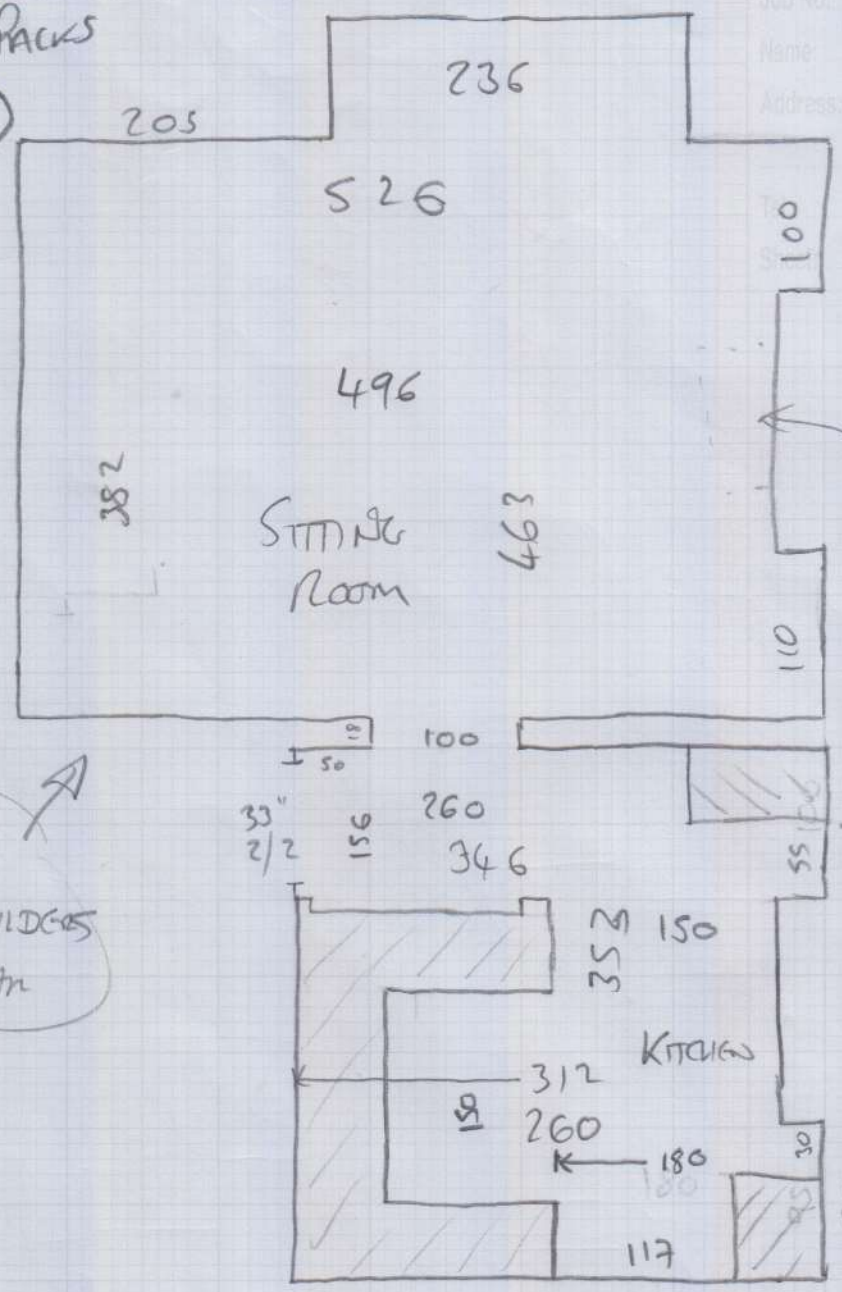

MODULOO TRANSFORM
- BLACKJACK OAK 22220

mrcarpets

Job No: P27802
 Name: J.E. STACEY & Co Ltd
 Address:

10 PACKS
 = 36.2m²

(10P1)

Full of BUILDERS GEAR

15/9
 Ply &
 PATCH SCREENS
 B/H GARDEN
 ONLY

2/10 - 4/10
 Apply FEATHER
 FINISH &
 LAY LVT

- All floorboards @ Present
- Allow Ply Patch + Patch Screens
 FEATHER OVER ALL
- LAY LVT

31.4328 NETT.
 Allow 10 PACKS