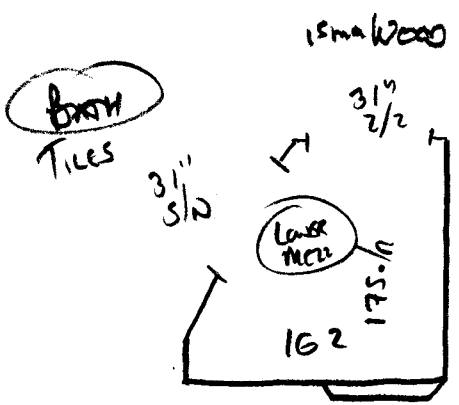

P27804
Wylie

1 of 2

Ensicare Heartland So

Col. Client

Plan = 675 x 400

= 27m²

Coil Natural

= 115 x 100

Above Dream Home Estate Agents
Bell Marked Tredinick/Wylie

W1 = 65x90
 W2 = 80x111
 W3 = 70x81
 W4 = 81x112
 W5 = 106x77

P27804
Wylie

2 of 2

*Allow 1m Deep NATURAL COIR

PTC @ 40x102

ANOD SA edge

6.7/4 - Bottom