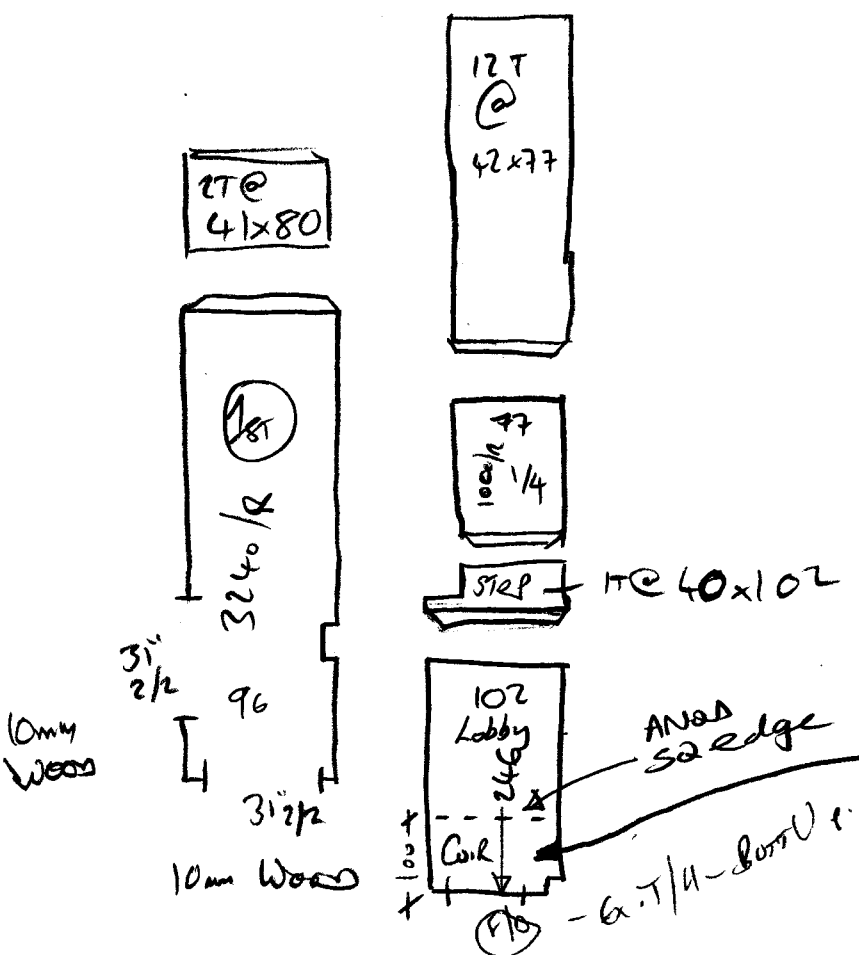

P27804
Wylie

1 of 2

Ensicare Heartland So

Col. Client

Plan = 675 x 400

= 27m²

Coil Natural

= 115 x 100

Above Dream Home Estate Agents
Bell Marked Tredinick/Wylie

W1 = 65x90
 W2 = 80x111
 W3 = 70x81
 W4 = 81x112
 W5 = 106x77

P27804
Wylie

2 of 2

*Allow 1m Deep NATURAL COIR

PTC @ 40x102

ANOD SA edge

6.7/4 - Bottom