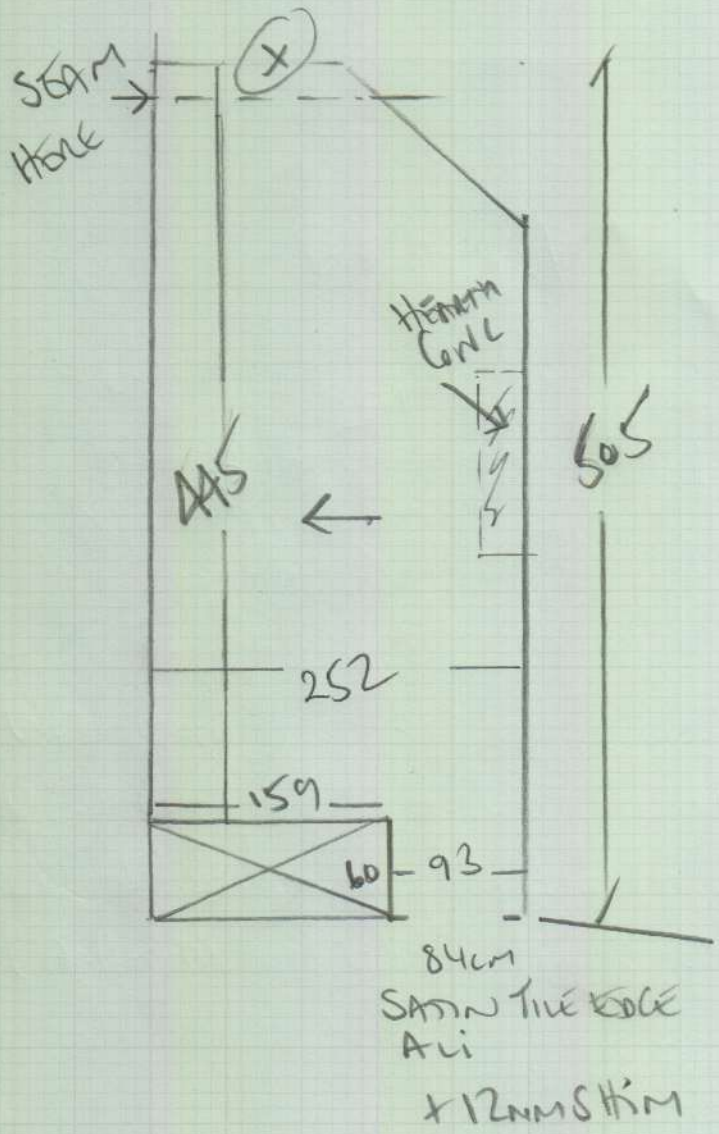

Job No: P27807
 Name: ALMSYKONG
 Address: FLAT 4
 25 TATENO AVENUE
 Tel: SW2 AXL
 Sheet: 1 of 1

Finishing
 140x10cm Alaox

Designer Loop
 Seine V119 Rib

2.70 x 5.00m

13.50m²

SKIM DOWNGRAM
 finish to front wall
 (X)