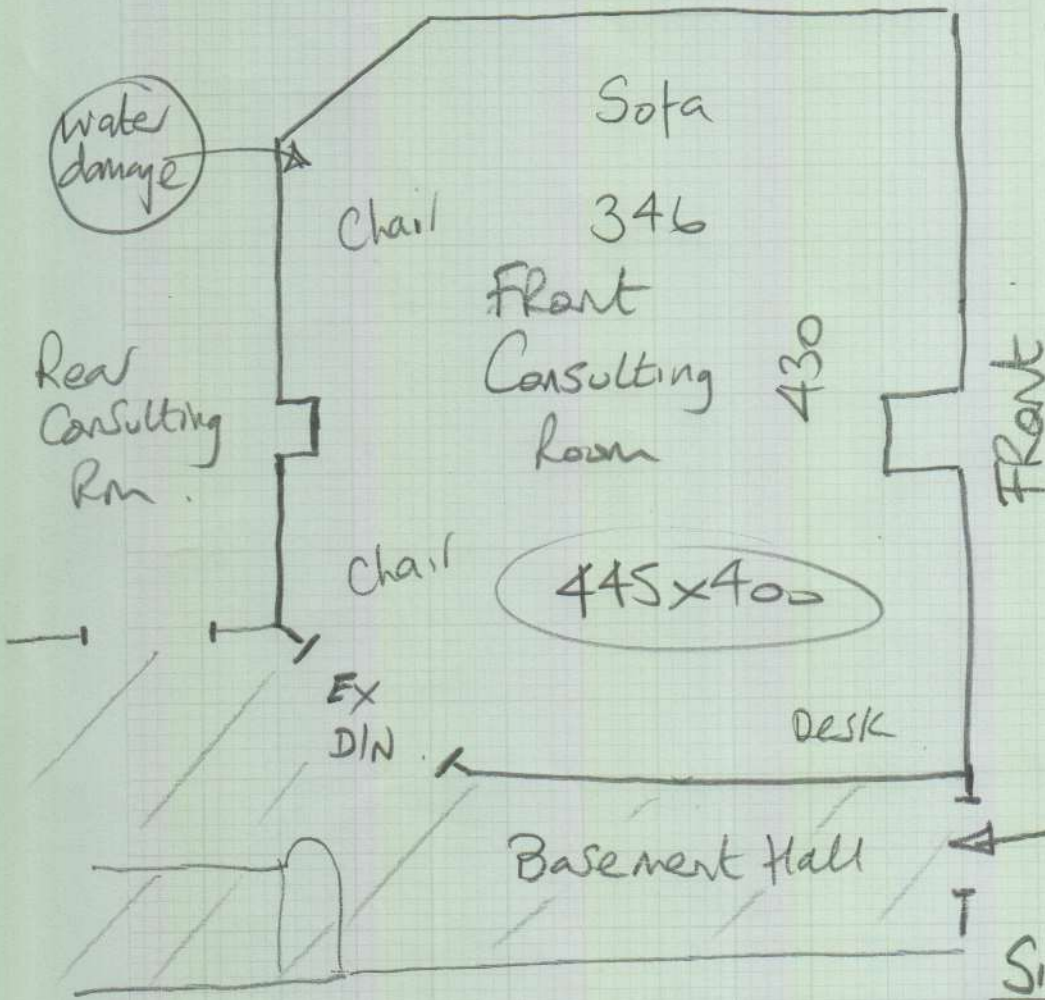

Lower Ground floor

mrcarpet
 Job No: P27822
 Name: HOWE
 Address:
 Tel:
 Sheet: 1 of 1

FRONT
 move furniture
 1 sofa
 2 chairs
 1 Desk
 * Access through here to outside staircase

Sisal Bengal
Col. Jaipur

Consulting Rm 445 x 400
 Lobby/Kitchen 220 x 400

$v/lay = 21.15M^2$

* Must leave clean & tidy both days.