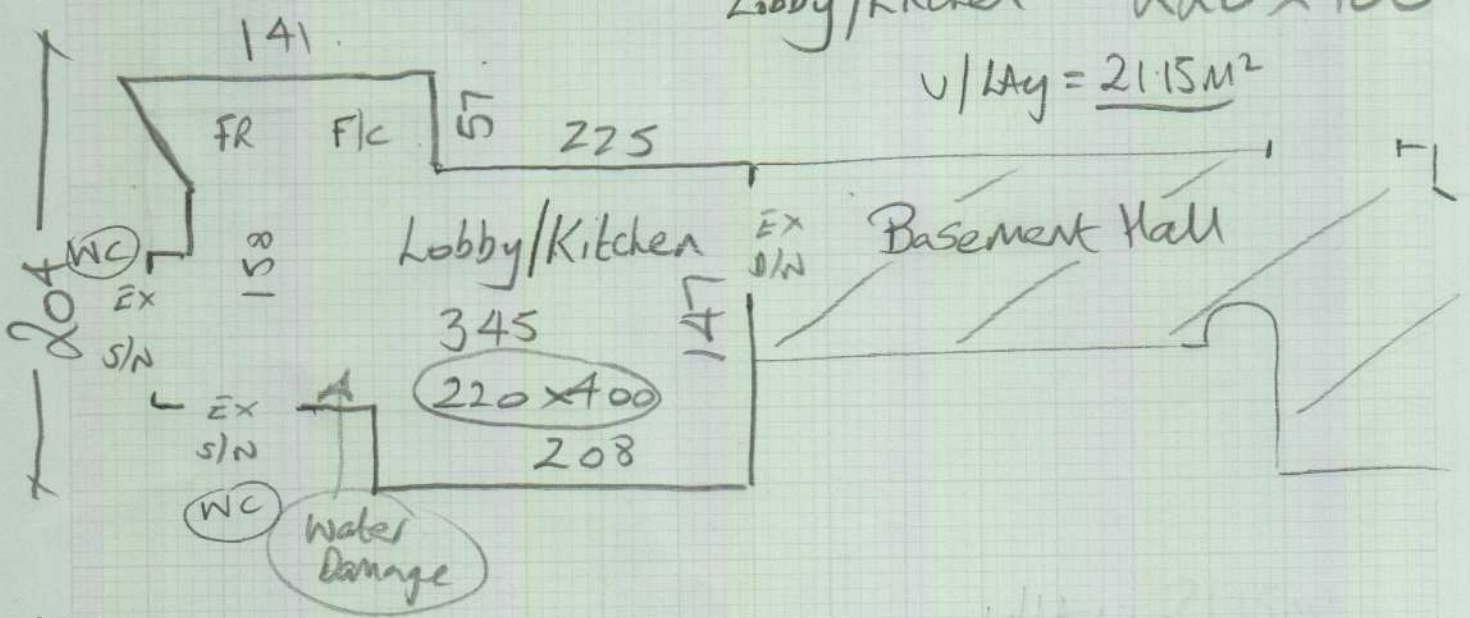

Lower Ground floor

mrcarpet
 Job No: P27822
 Name: HOWE
 Address:
 Tel:
 Sheet: 1 of 1

FRONT
 move furniture
 1 sofa
 2 chairs
 1 Desk
 * Access through here to outside staircase

Sisal Bengal
Col. Jaipur

Consulting Rm 445 x 400
 Lobby/Kitchen 220 x 400

$v/lay = 21.15M^2$

* Must leave clean & tidy both days.