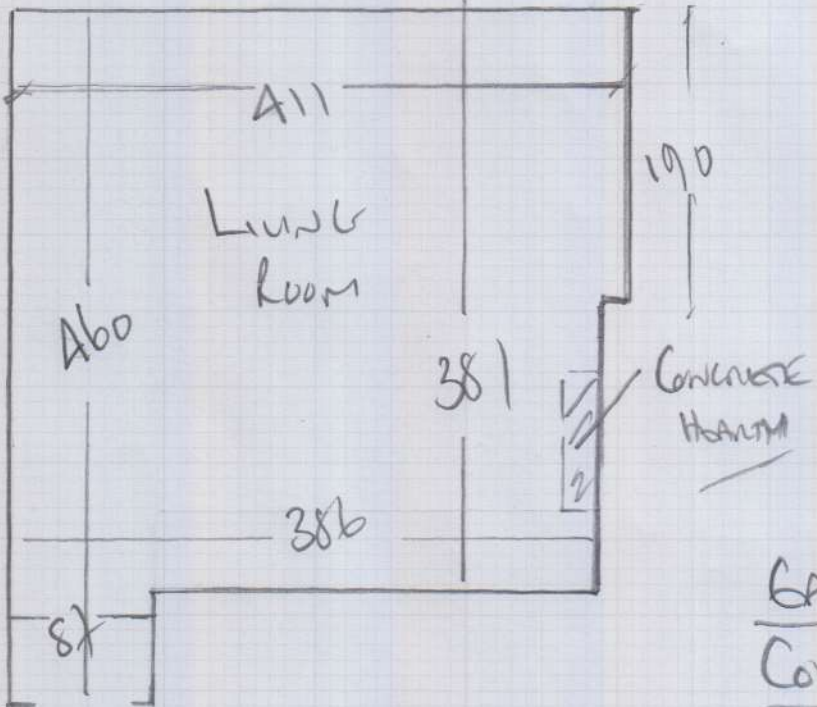

Top floor plan

Living Room

mrcarpet

Job No: P27828

Name: SWISS

Address: 2nd floor flat
36 CAMDEN DRIVE

Tel: SWISSIAE

Sheet: 1 OF 1

BASICARE HALLWAY 'A0'

Color Stainform

A25 x 500

21.25ML