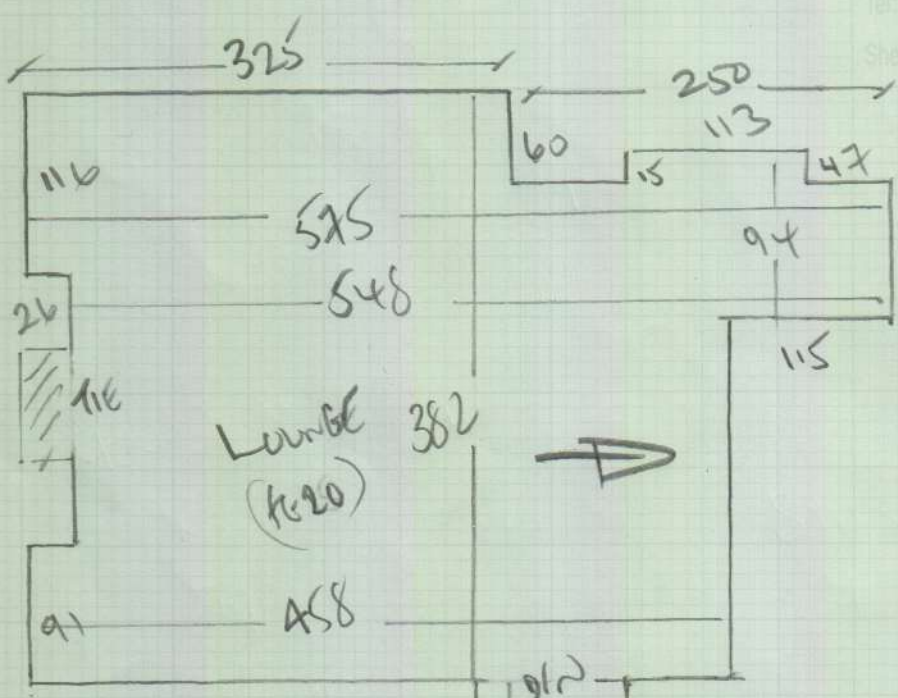

Job No: P27831  
 Name: Colini  
 Address: Flat 3 1st floor  
 58 Portland Road  
 Tel: W14 9SS  
 Sheet: TOP 2

ALBANY

Colour: ALB-021

RAW 590 x 400

BE 335 x 400

925 x 400

37m<sup>2</sup>

Job No: P27831  
 Name: Colvin  
 Address: Flat 3 (1st floor)  
 58 Penham Road  
 Tel: W14 9SS  
 Sheet: 20E2

CUST ADVISED SHOP - 20mm TILES IN

68  
 2 1/2  
 97  
 152  
 9mm SHIM  
 front door

12mm SHIM  
 2 1/2  
 NO TILES DOWN HERE  
 BATH ROOM

CUST ADVISED SHOP - 16 - 25mm TILES IN