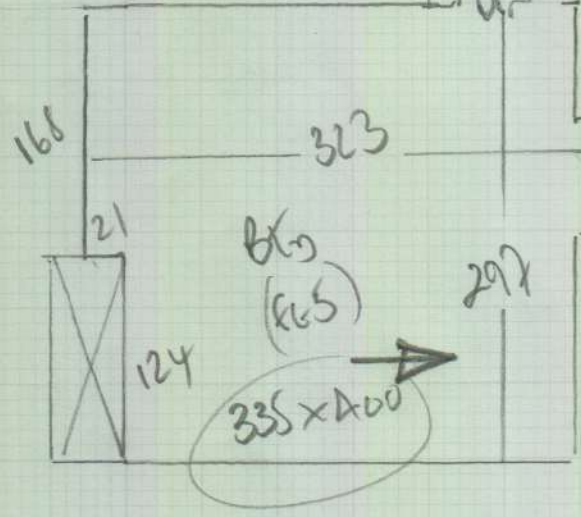

Job No: P27831  
 Name: Colini  
 Address: Flat 3 1st floor  
 58 Portland Road  
 Tel: W14 9SS  
 Sheet: TOP 2

ALBANY

Colour: ALB-021

RAW 590 x 400

BE 335 x 400

925 x 400

37m<sup>2</sup>

Job No: P27831  
 Name: Colvin  
 Address: Flat 3 (1st floor)  
 58 Penham Road  
 Tel: W14 9SS  
 Sheet: 20E2

CUST ADVISED SHOP - 20mm TILES IN

68  
 2 1/2  
 97  
 152  
 9mm SHIM  
 front door

12mm SHIM  
 2 1/2  
 NO TILES DOWN HERE  
 BATH ROOM

CUST ADVISED SHOP - 16 - 25mm TILES IN