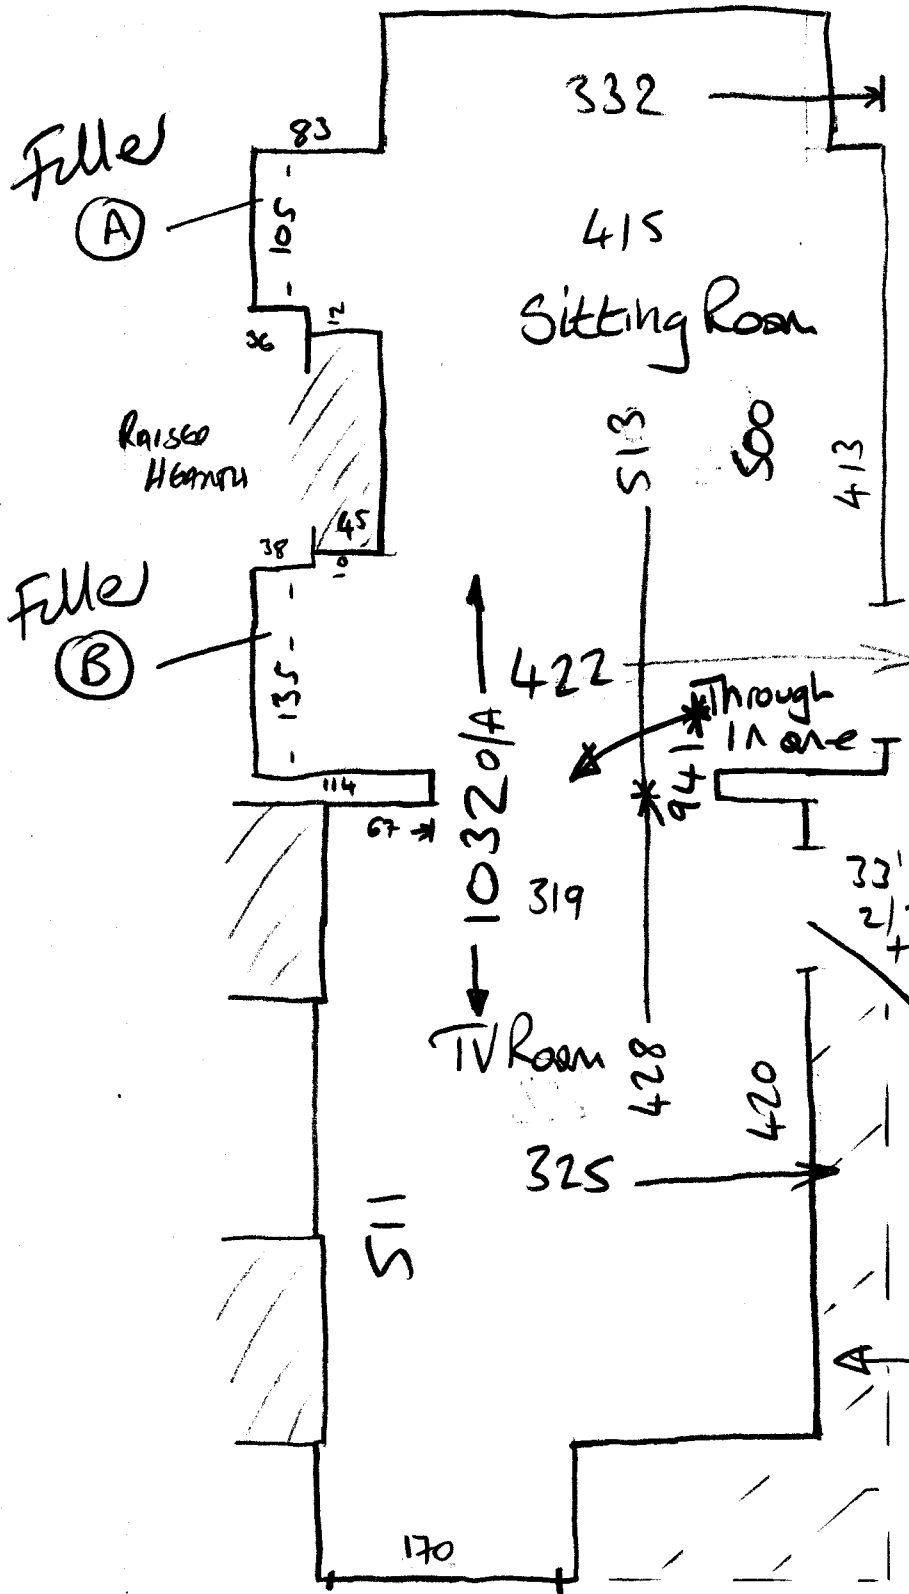

Letting Agents = Regalis
 12 Lower Richmond Rd
 SW15
 (Entrance in Runnymede Gdns)

* Return Keys to here when finished

P27838
 Sketchley

1 of 1

COTSWOLD PUB

- BOURTON PUB

= 10.50 x 400
 = 42m

* Keys from Lutney Shop

HALL
 (20mm wood)

Room Has Ex.
 HANDBOARD (A10
 EXCEPT STRIP
 @ Rear Door
 (82 x 8cm)
 & PATCH @ front
 Door (122 x 89cm)

Waste = Fillers
 (A) + (B)