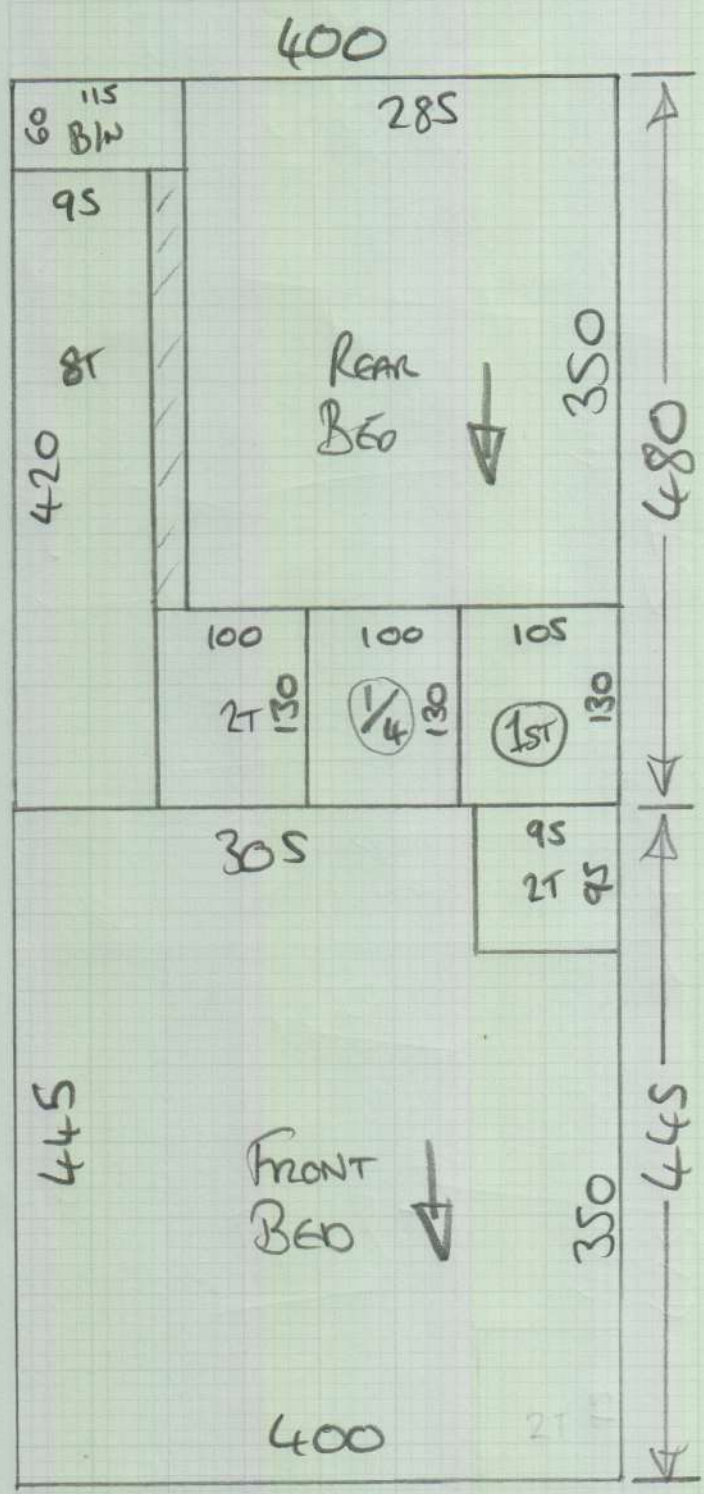

Job No: P27850

Name: GRANT

Address:

Tel: **10F 2**
Sheet:

TRAMORE TONES STOCK
- TT-610

480 x 400
445 x 400
925 x 400

= 37m²

* Builder To Repair / fix
 floorboards prior to
 CARPET INSTALLATION

Job No: P27850
 Name: GRANT
 Address:
 Tel: 20F2
 Sheet: of