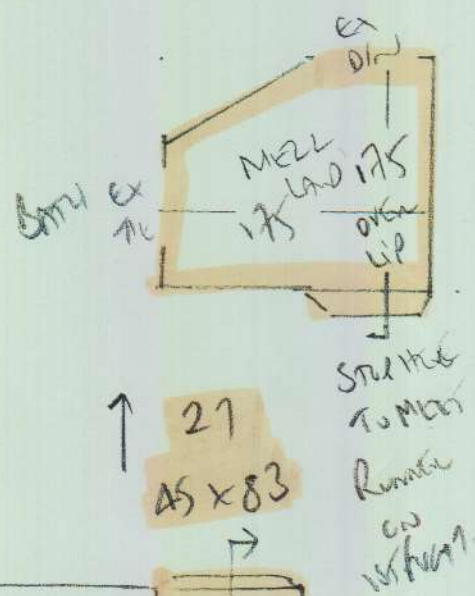

TIGHT!

P22853  
CALL  
53 SANTA'S ROAD  
SW18 1NT

10F2

WOOL PIN STRIPE  
COL MOON / MINERAL PINK  
A00 x A00

16m<sup>2</sup>

600

ADAPTATION of own CANTEX  
ON SITE APPROX 600 x 300m  
(FROM WHAT WAS OLD LEFT ROOM)  
FIXES ON P28811 2014

~~TOP BEDROOM / LOFT 600  
ULLSWATER - COLOR ULS-22  
450 x 500 = 2250m<sup>2</sup>~~

~~1ST FLOOR (NURSERY) 600m  
ULLSWATER - COLOR ULS-30  
370 x 400 = 1480m<sup>2</sup>~~

P27853  
CALL  
53 Santos Road  
SW18 1W7

2 of 2

- 27  
 45 x 28  
 w1 65 x 88  
 w2 73 x 110  
 xw3 72 x 81

- 27  
 45 x 83

NEW CARPET

NEW CARPET

white oak plank