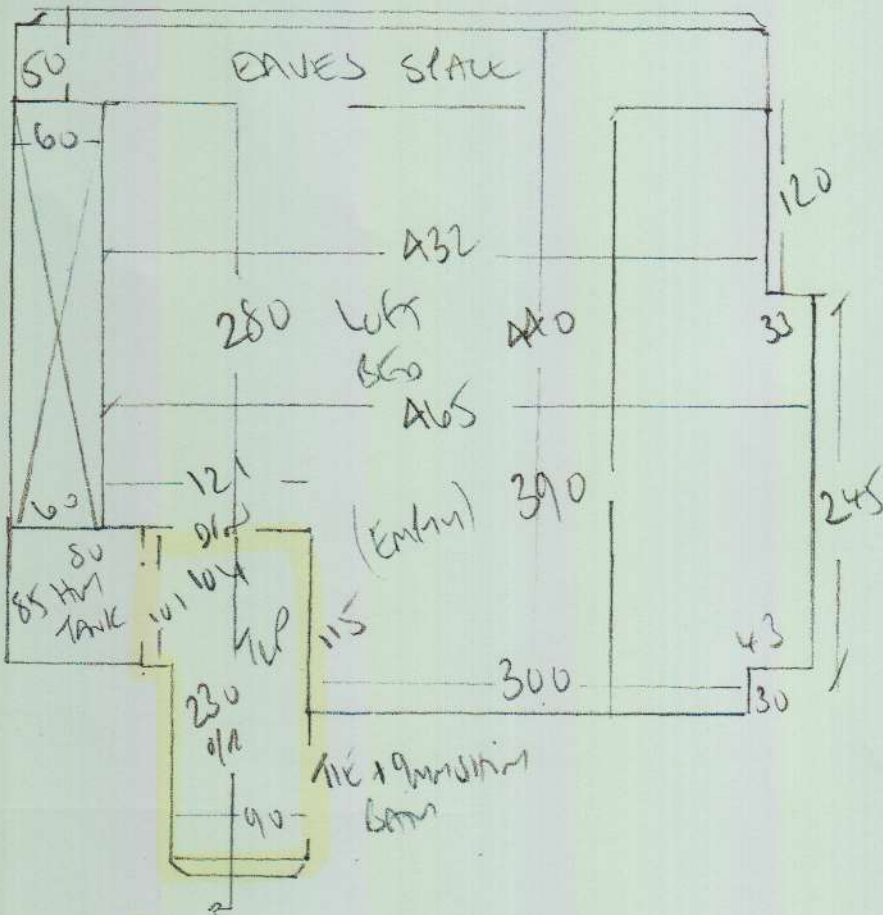

TIGHT!

P22853  
CALL  
53 SANTA'S ROAD  
SW18 1NT

10F2

WOOL PIN STRIPE  
COL MOON / MINERAL PINK  
A00 x A00

16m<sup>2</sup>

600

ADAPTATION of own CANTEX  
ON SITE APPROX 600 x 300m  
(FROM WHAT WAS OLD LEFT ROOM)  
FIXES ON P28811 2014

~~TOP BEDROOM / LOFT 600  
ULLSWATER - COLOR ULS-22  
450 x 500 = 2250m<sup>2</sup>~~

~~1ST FLOOR (NURSERY) 600m  
ULLSWATER - COLOR ULS-30  
370 x 400 = 1480m<sup>2</sup>~~

P27853  
CALL  
53 Santos Road  
SW18 1W7

2 of 2

- 27  
 45 x 28  
 w1 65 x 88  
 w2 73 x 110  
 xw3 72 x 81

- 27  
 45 x 83

NEW CARPET

NEW CARPET

white oak plank