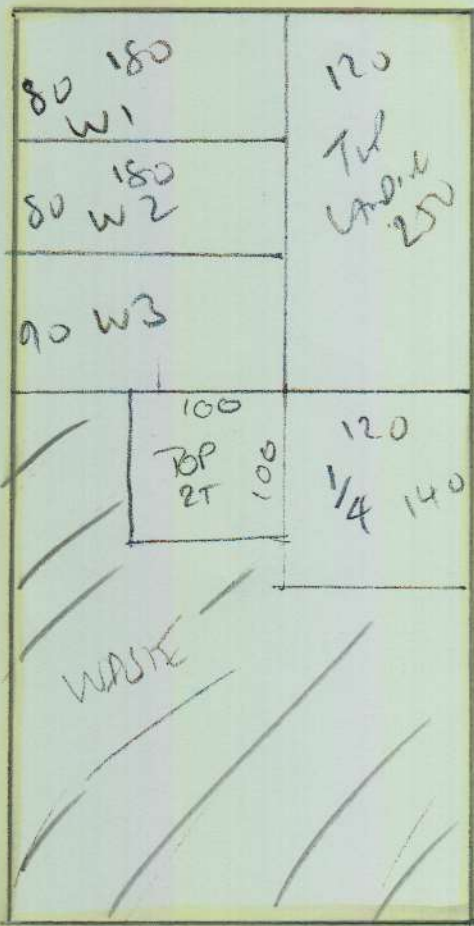

TIGHT!

P22853  
CALL  
53 SANTA'S ROAD  
SW18 1NT

10F2

WOOL PIN STRIPE  
COL MOON / MINERAL PINK  
A00 x A00

16m<sup>2</sup>

600

ADAPTATION of own CANTEX  
ON SITE APPROX 600 x 300m  
(FROM WHAT WAS OLD LEFT ROOM)  
FIXES ON P28811 2014

~~TOP BEDROOM / LOFT 600  
ULLSWATER - COLOR ULS-22  
450 x 500 = 2250m<sup>2</sup>~~

~~1ST FLOOR (NURSERY) 600m  
ULLSWATER - COLOR ULS-30  
370 x 400 = 1480m<sup>2</sup>~~

P27853  
CALL  
53 Santos Road  
SW18 1W7

2 of 2

- 27  
 45 x 28  
 w1 65 x 88  
 w2 73 x 110  
 xw3 72 x 81

- 27  
 45 x 83

NEW CARPET

NEW CARPET

white oak plank