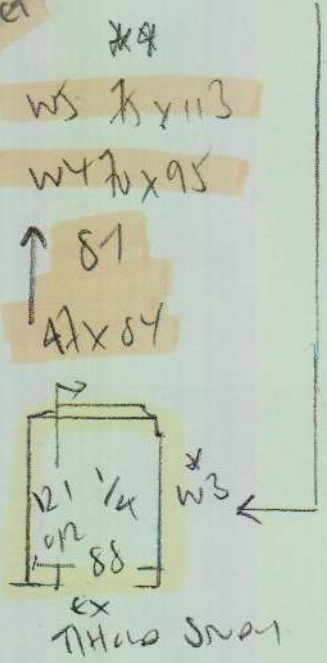

TIGHT!

P22853  
CALL  
53 SANTA'S ROAD  
SW18 1NT

10F2

WOOL PIN STRIPE  
COL MOON / MINERAL PINK  
A00 x A00

16m<sup>2</sup>

600

ADAPTATION of own CANTEX  
ON SITE APPROX 600 x 300m  
(FROM WHAT WAS OLD LEFT ROOM)  
FIXES ON P28811 2014

~~TOP BEDROOM / LOFT 600  
ULLSWATER - COLOR ULS-22  
450 x 500 = 2250m<sup>2</sup>~~

~~1ST FLOOR (NURSERY) 600m  
ULLSWATER - COLOR ULS-30  
370 x 400 = 1480m<sup>2</sup>~~

P27853  
CALL  
53 Santos Road  
SW18 1W7

2 of 2

- 27  
 45 x 28  
 w1 65 x 88  
 w2 73 x 110  
 xw3 72 x 81

- 27  
 45 x 83

NEW CARPET

NEW CARPET

white oak plank