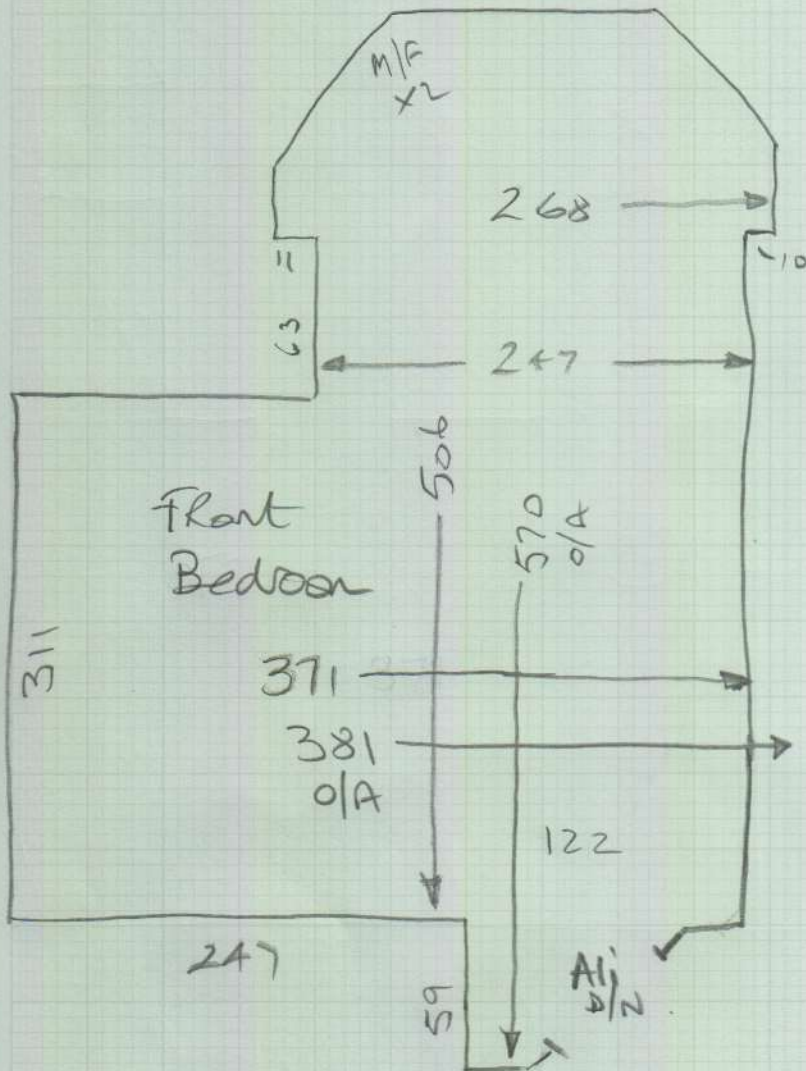

mrcarpet
 Job No: P27858
 Name: Ultimate Sports Media
 Address:
 Tel:
 Sheet: 1 of 2

Stock Twist 50
Colour Oxford Stone

Remnant 640x500
 = 32m²

Customer has purchased over sized remnant
 Cut down to width & take spare piece to
 site & ask customer if they would
 like to keep it?

1st floor

mrcarpets
Job No: P27858
Name: Ultimate Start Media
Address:
Tel:
Sheet: 2 of 2

U/LAy = 18.50m²
S/e = 13 lengths

- * Customer to uplift existing laminate & Beading.
- Move furniture 2 Desks & boxes etc (Customer to empty)
- Doors will be ok if ex laminate removed.