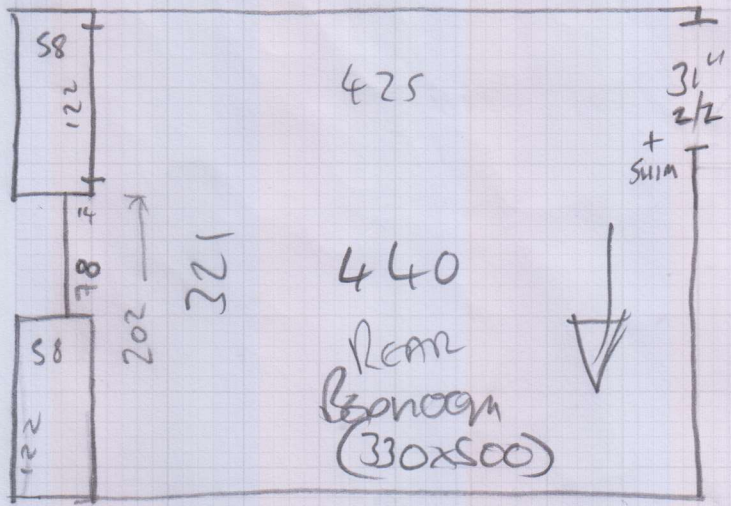

FIT IN CURTAINS

HALL TO BE 20mm TILES

P27869
DONOVAN PROPERTIES

10/1

SLOANDE TWIST
-SLO-4237

SITTING ROOM = 605x500
 FRONT BED = 315x500
 REAR BED = 330x500
 1250x500

=62.5m²

FIT IN CURTAINS

COVER? - 1/2 SO, MAKE SURE ANOTHER LEVELS OFF AS PER TO ROOM IS HIGHER

HALL TO BE 20mm TILES