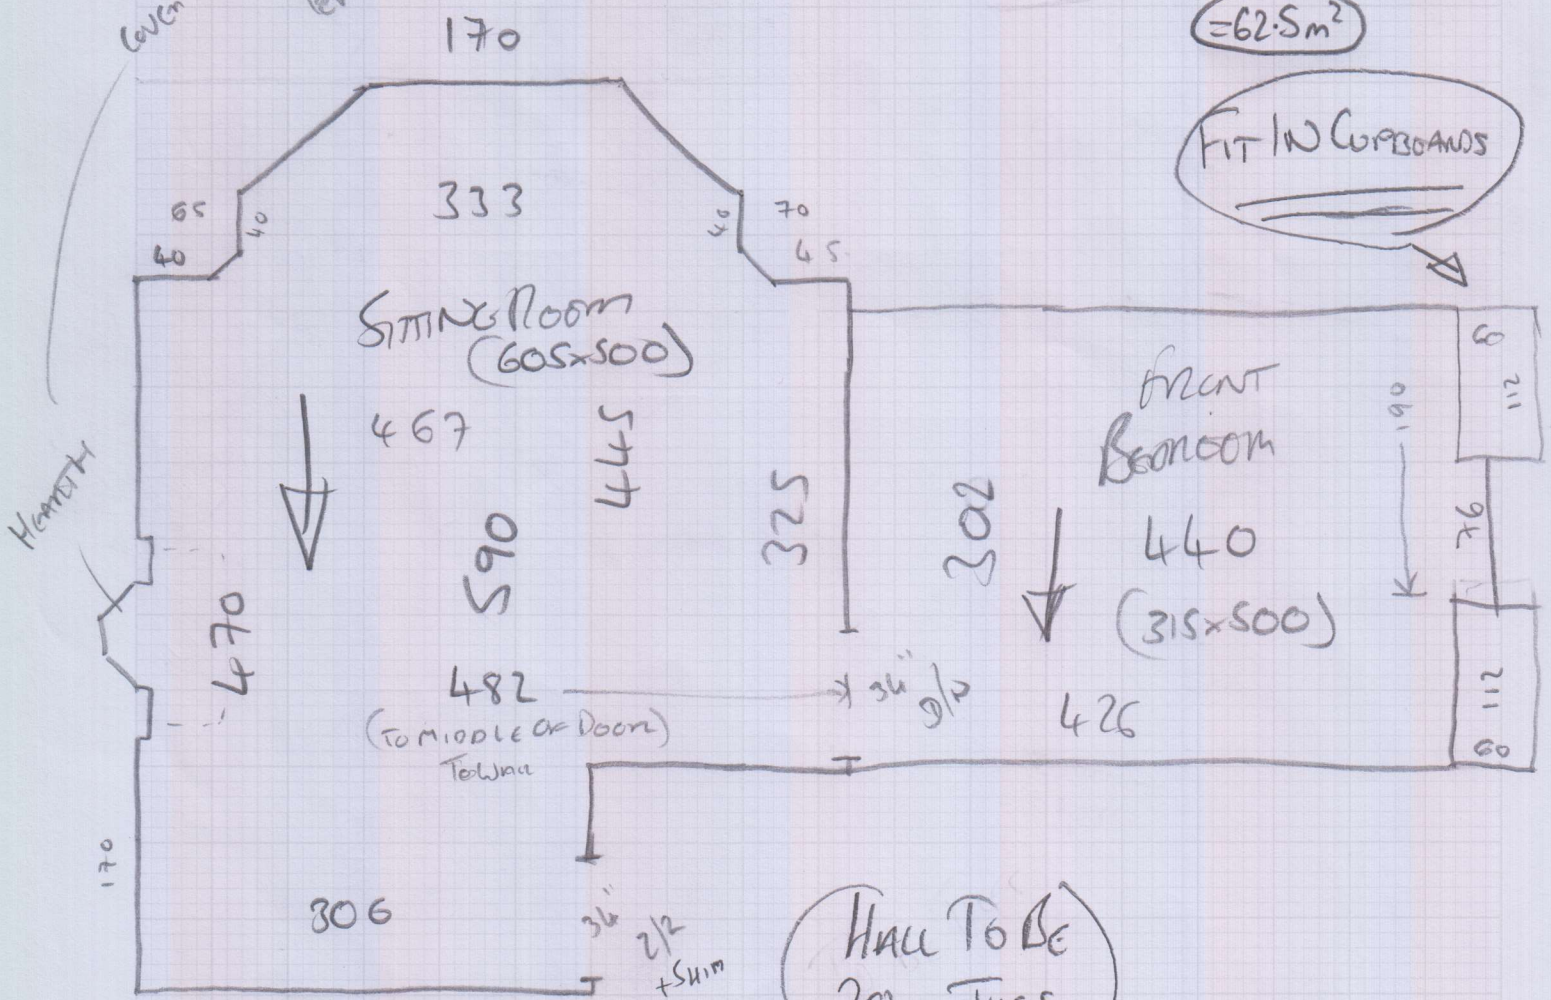

FIT IN CURTAINS

HALL TO BE 20mm TILES

P27869
DONOVAN PROPERTIES

10/1

SLOANDE TWIST
-SLO-4237

SITTING ROOM = 605x500
 FRONT BED = 315x500
 REAR BED = 330x500
 1250x500

=62.5m²

FIT IN CURTAINS

COVER? - 1/2 SO, MAKE SURE ANOTHER LEVELS OFF AS PER TO ROOM IS HIGHER

HALL TO BE 20mm TILES