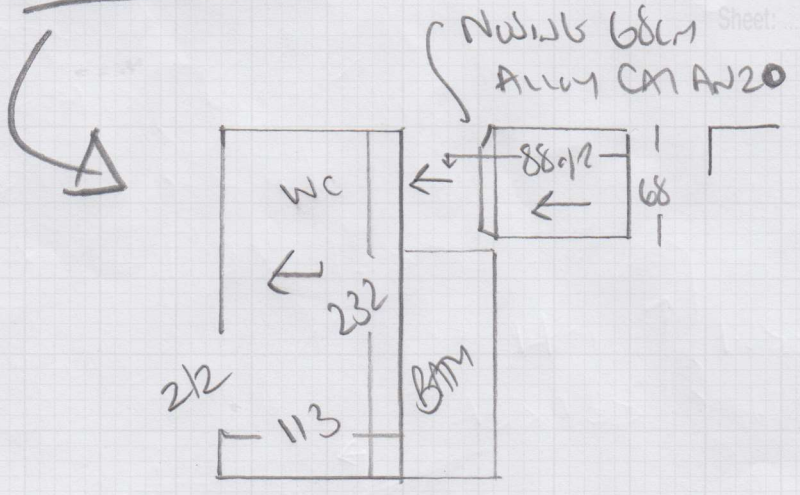

Job No: P27878  
 Name: SMITH  
 Address: 6 THE HERMITAGE  
 GARDEN ROAD  
 SWISS GOLF

Sheet: ..... of (1 of 1)

1st floor  
BATHROOM

WOOD FRAMES  
 ULTRA CARBON, RUBBER MAT + STOLE  
 AND DOUBLE  
 ALUMINUM

Ground floor  
WC

76cm x 160cm  
 CONCRETE FLOOR

ULTRAGRIP PROTECT VINYL  
Colorul Lexel 767D  
 125 x 400 = 5m<sup>2</sup>

WC  
 90cm x 200cm = 1.80m<sup>2</sup>

LABOR SENT TO WC  
 FLASHER