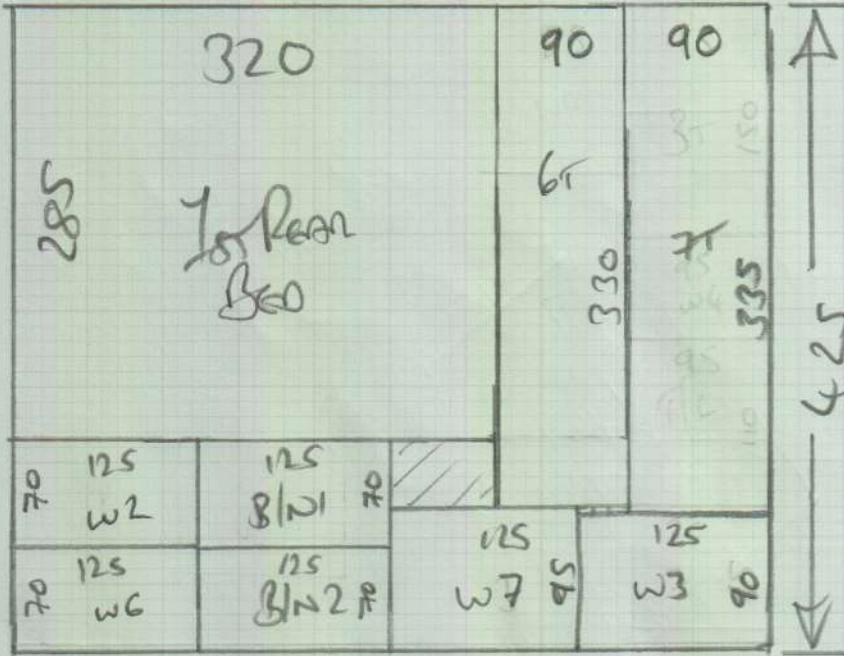

500

mrcarpet

Job No: P27883
 Name: O'Rourke
 Address:

Tel:
 Sheet: 2 of 4

FIT IN SAME DIRECTION AS TOP BED

Job No: P27883
Name: O'Rourke

Address:

3 of 4

- ✓ W1 = 56 x 76
- W2 = 60 x 98
- ✓ W3 = 80 x 98
- ✓ W4 = 59 x 70
- ✓ W5 = 56 x 76
- W6 = 60 x 98
- ✓ W7 = 85 x 98
- B/N = 55 x 95 - Curve @ 59