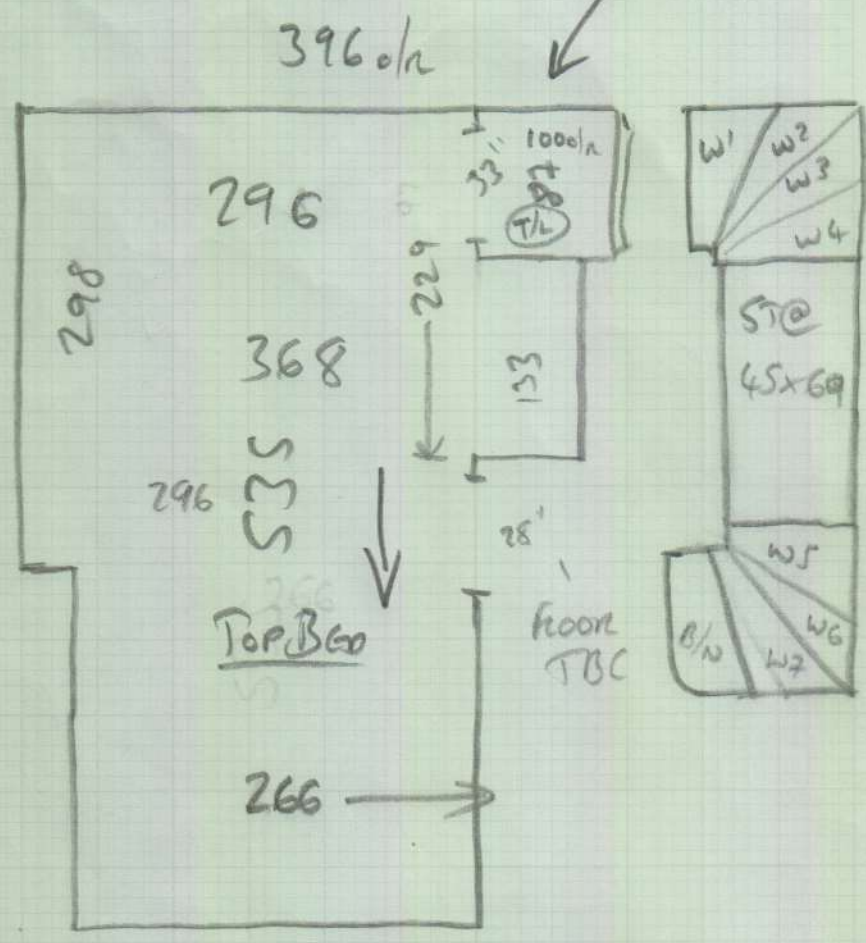

500

mrcarpet

Job No: P27883
 Name: O'Rourke
 Address:

Tel:
 Sheet: 2 of 4

FIT IN SAME DIRECTION AS TOP BED

Job No: P27883
Name: O'Rourke

Address:

3 of 4

- ✓ W1 = 56 x 76
- W2 = 60 x 98
- ✓ W3 = 80 x 98
- ✓ W4 = 59 x 70
- ✓ W5 = 56 x 76
- W6 = 60 x 98
- ✓ W7 = 85 x 98
- B/N = 55 x 95 - Curve @ 59