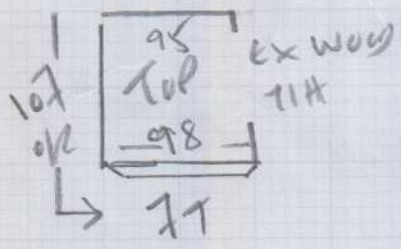

Job No: P27884
 Name: BRUCE
 Address: 83 CHARLTON RD
 SW13 0AG
 Tel:
 Sheet: 1 of 2

Quicky 'B'
GEO - Colour Duck Eggs

450 x 366

16.47m²

6.5cm Pattern Repeat !!

Job No: P27884
 Name: BUEBE
 Address: 83 CLEVELAND GOLF
 SW13 OAG
 Tel:
 Sheet: 2 of 2

- 46 x 64
 - w1 57 x 63
 - w2 60 x 93
 - w3 77 x 93
 - w4 58 x 65
 - Blw 45 x 80
- ↓
- To wood 1st floor landing

- Riser
- 18 x 77
 - 137
 - 45 x 78
 - Blw 45 x 93
- To Hall

Car MAX 85cm x 100cm