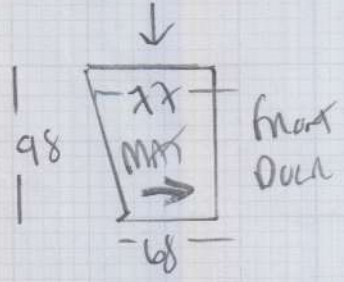

Job No: P27884
 Name: BRUCE
 Address: 83 CHARLTON RD
 SW13 0AG
 Tel:
 Sheet: 1 of 2

Quicky 'B'
GEO - Colour Duck Eggs

450 x 366

16.47m²

6.5cm Pattern Repeat !!

Job No: P27884
 Name: BUEBE
 Address: 83 CLEVELAND GOLF
 SW13 OAG
 Tel:
 Sheet: 2 of 2

- 46 x 64
 - w1 57 x 63
 - w2 60 x 93
 - w3 77 x 93
 - w4 58 x 65
 - Blw 45 x 80
- ↓
- To wood 1st floor landing

- Riser
- 18 x 77
 - 137
 - 45 x 78
 - Blw 45 x 93
- To Hall

Car MAX 85cm x 100cm