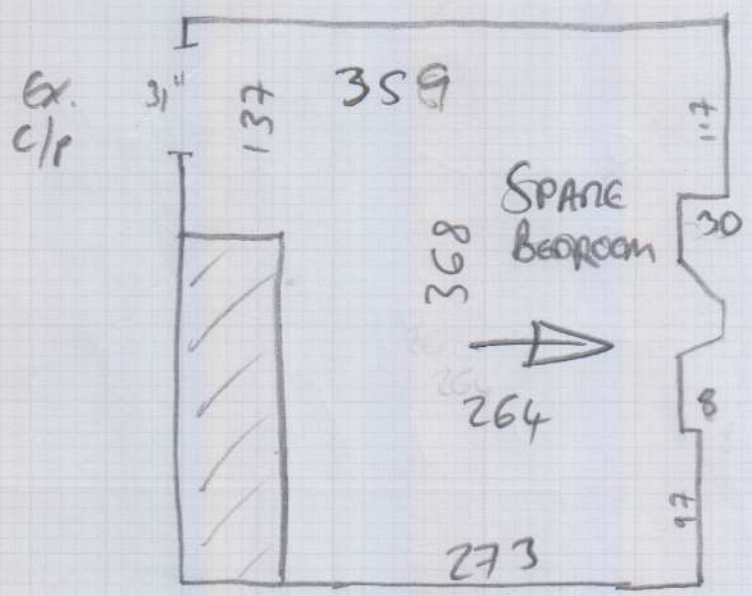

= 370 x 400

= 14.8m<sup>2</sup>

DAMAGED BY RATS!

REPLACE CARPET + U/LAY <sup>felt</sup>

MASTER Bedroom (Remedial Work)

- CUT OUT EX. CRT + U/LAY WHERE DAMAGED
- PATCH IN NEW U/LAY
- STAM IN PIECE OF SPARE CARPET THAT CUSTOMER HAS (APPROX 9' x 3').