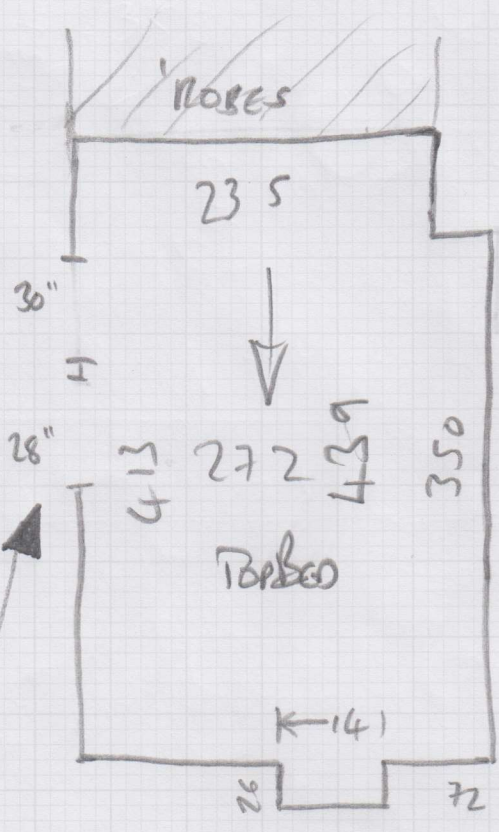

Job No: P27886

Name: BENICE

Address: 10/1

Tel:

Sheet: of:

Sisal Bengal

- RAJ

455 x 400

= 18.2m²

10mm Tiles
with
white
upstand

To
T/L
↓

- Room is Wood floor (under skirting)
Approx 10mm higher than finished
Sisal on top landing
- Antique bronze T/E fitted @ present

* Uplift part top landing &
fit Easyshim. Finish top bed
carpet on gripper & fit
T/E bar over top.