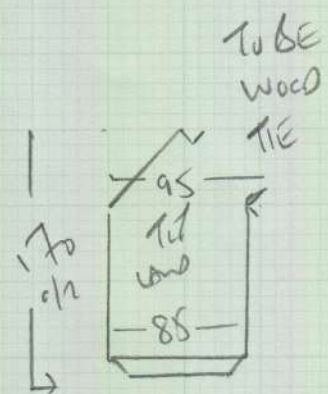

mrcarpet
 Job No: P27893
 Name: MAS coli
 Address: 38 Bentham Road
 SW2 5HG
 Tel:
 Sheet: 1 of 2

Thetford Cond
Colour Brilliant Blue

- 1st floor Landing 150 x 200
- 2nd floor Landing 150 x 200
- Plan 1 450 x 200
- Plan 2 315 x 200
- Plan 3 300 x 200

- 1365 x 200

2730m²

* Lay CARPET over site & Durafil. Must stick landings & stair treads with F3 & Apply Seam Sealer to Joints before Seaming together.

Job No: P27893
 Name: MASCOLI
 Address: 38 BENTHAM LAD
 SW2 5TG

Tel: _____
 Sheet: 2 of 2

WOOD FLOOR
 NO UPLIFT
 NEEDS SILENT MAT
 &
 SOME FLOORBOARDS
 LOOSE
 WIKES TO RE-LAY
 SHALL PIN SLEEVE?

- 48 x 78
- 61 x 80
- 65 x 100