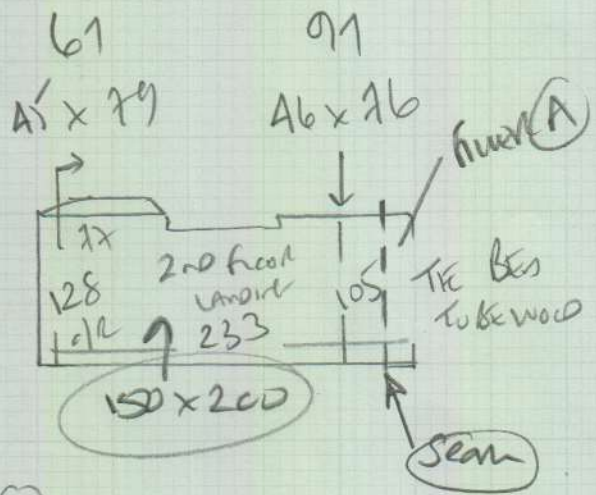

Job No: P27893
Name: MASCOLI
Address: 38 BENTHAM LAD
SW2 5TG

Tel: _____
Sheet: 2 of 2

WOOD FLOOR
NO UPLIFT
NEEDS SILENT MAT
&
SOME FLOORBOARDS
LOOSE
WIKES TO RE-LAY
SHALL PIN SLEEVE?