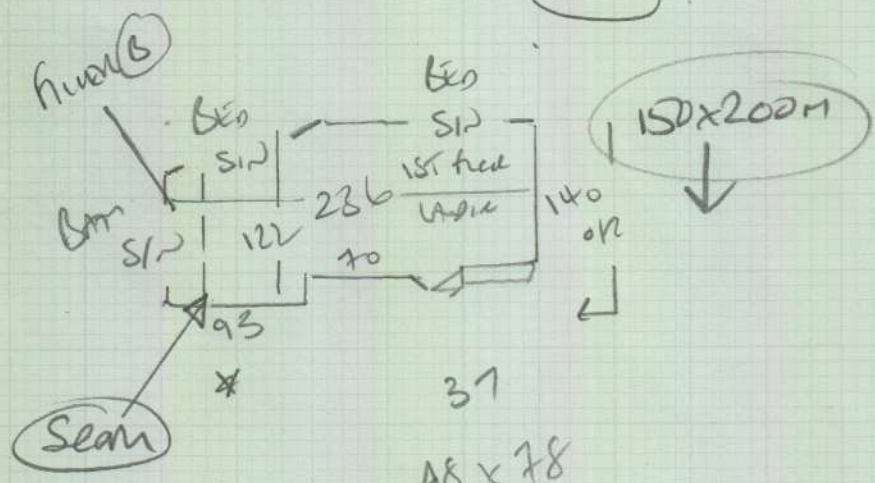

Job No: P27893
Name: MASCOLI
Address: 38 BENTHAM LAD
SW2 5TG

Tel: _____
Sheet: 2 of 2

WOOD FLOOR
NO UPLIFT
NEEDS SILENT MAT
&
SOME FLOORBOARDS
LOOSE
WIKES TO RE-LAY
SHALL PIN SLEEVE?