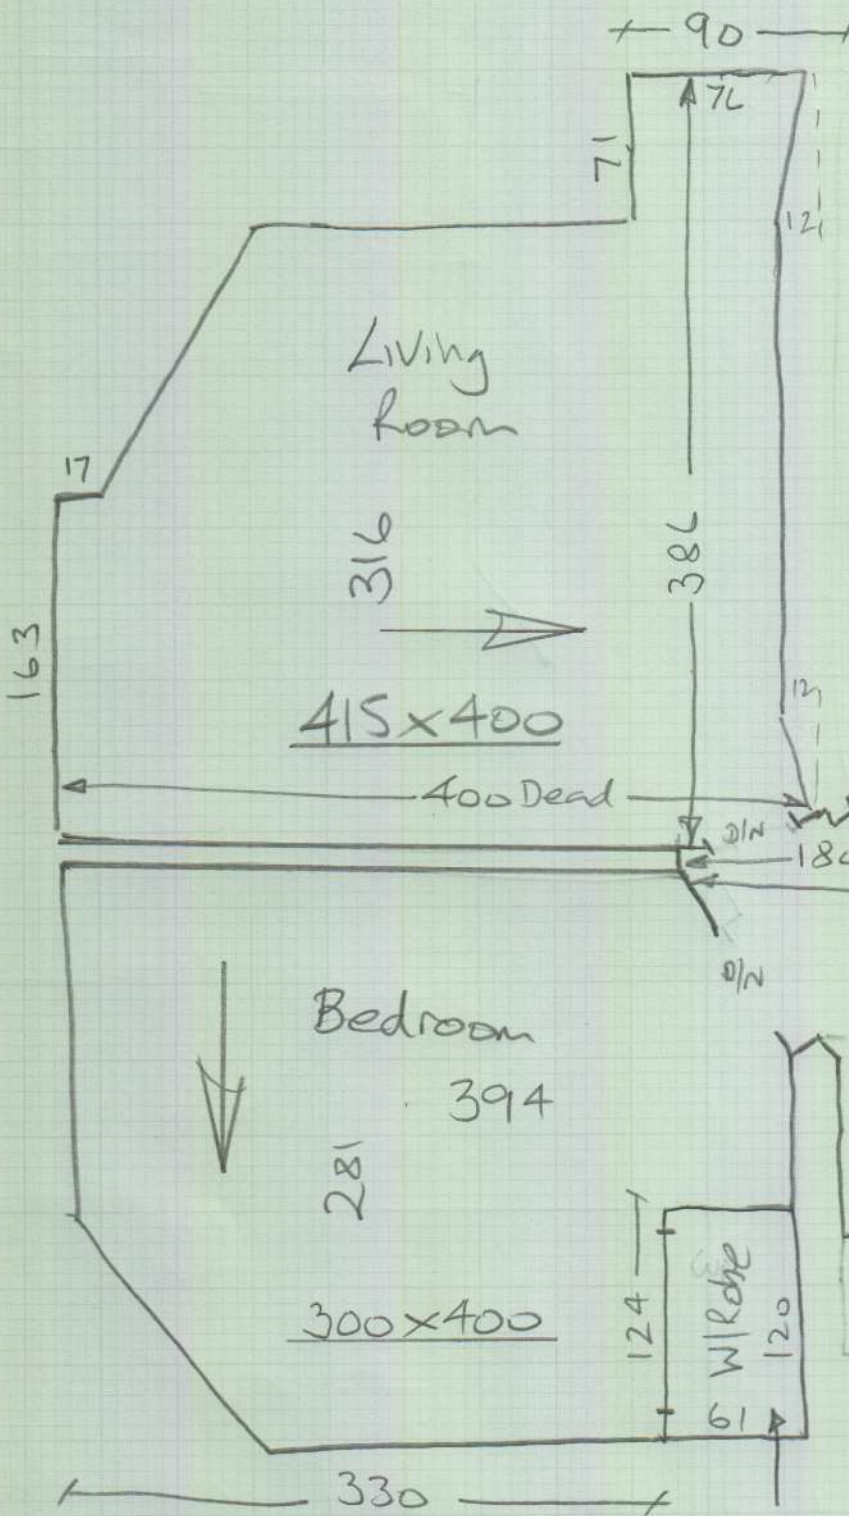

mrcarpet
Job No: P27896
Name: HdWE
Address: Flat 2 (4th floor)
M Block
Tel: Ossington Buildings
Sheet: of 1 of 2

Silk Touch

Col. SLK-329

Living Room	415 x 400
Bedroom	300 x 400
Hall (inc. Cup'd)	265 x 400
	<u>980 x 400</u>
	= <u>39.20m²</u>

U/Lay = 33m²

D/N x 2

S/N x 3

Keys from Trakka or Access via

Bashkim 07830-914584

mrcarpet
 Job No: P27896
 Name: HdWE
 Address: Flat 2, M Block
 Ossington Buildings
 Tel:
 Sheet: (2 of 2)
Silk Touch - SLK329

Fit inside
 Cup'd (spray)

Run into
 Cup'd in
 are.

uplift ex 80/20 Twist
 on old pu u/lag
 Re-use ex s/c
 Fit new u/lag & Change all D/BARS.
 Exc/floors to remain in Kitchen, BATH + WC