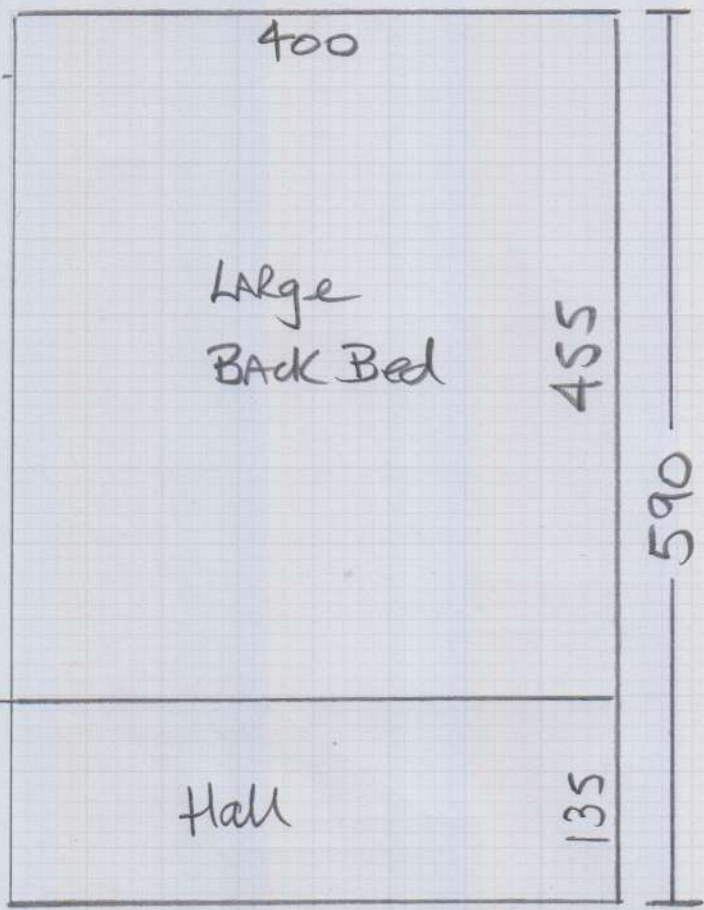

mrcarpet
 Job No: P27897
 Name: HdWE
 Address: 11 Garbutt Place
 Flat 4, 2nd floor
 Tel: _____
 Sheet: (1 of 3)

Silk Touch

Col. SLK-336

Living Room 520 x 400

Cut Plan ① 900 x 400

Cut Plan ② 590 x 400

Cut Plan ③ 105 x 400

= 20.10 x 400

= 80.40M²

Re-use mostly ex u/lay (only 1 year old)
 Fit All New D/BARS.

Please hoover on completion

(2)

75
F
I
L
L
E
R

(A)

mrcarpet

P27897

Job No:

Hdwe

Name:

Address:

11 Carbutt Place
Flat 4 - 2nd floor

Tel:

Sheet:

(2 of 3)