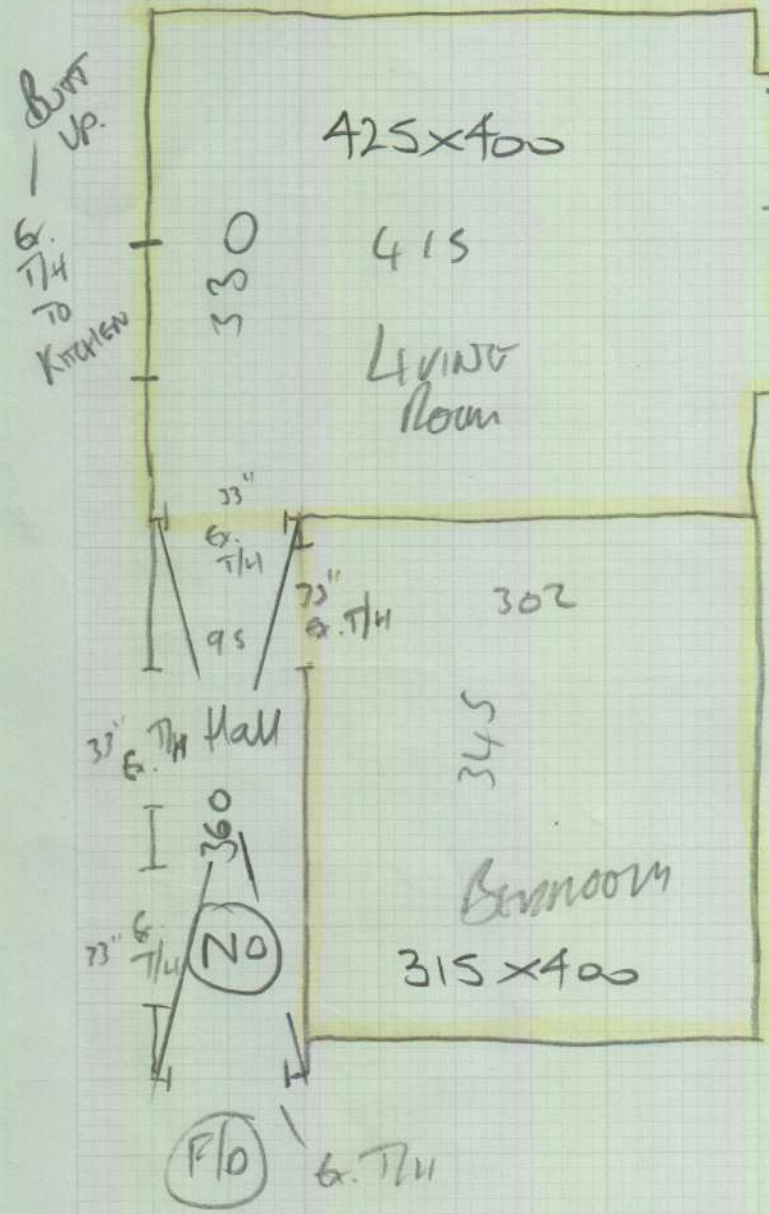

Imrcarpet  
 Job No: P7903  
 Name: MAHON  
 Address:

1 of 2

TO EXTENSION  
 ← unload through this door via rear car park (see map attached)

EASICORE HEARTLAND SO  
CD. HARTLEBURY  
 Living Room 425 x 400  
 Bedroom 315 x 400  
 740 x 400  
 = 29.60m<sup>2</sup>

CARPETS - FECT. BACK - STUCK IN BES  
 .. - FECT. BACK + RUBBER U/PAY IN LIVING ROOM

P27903  
MAHER.  
2012

Google Maps

Image capture: Aug 2012 © 2017 Google

Street View

— Street View  
 ● Photo Sphere  
 ● See inside  
 Click highlighted areas to see images